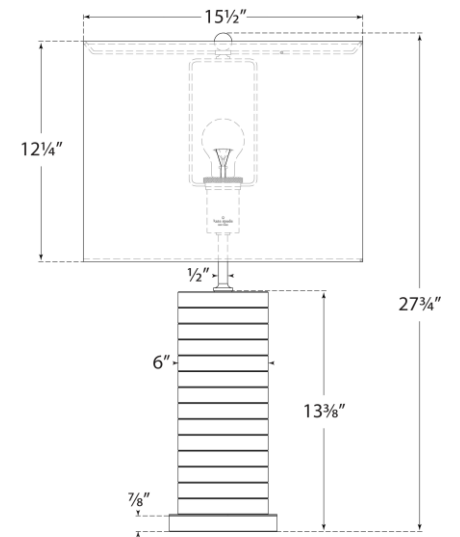

TEAR SHEET

Grayson Stacked Table Lamp

Item # KS 3945CG/CRE-L

Designer: kate spade new york

Height: 27.75"

Width: 15.5"

Base: 6" Square

Finishes: CG/BLK, CG/CRE

Shade Treatments: L

Shade Details: 15.5" x 15.5" x 12.25"

Socket: E26 Keyless w/ Line Switch

Wattage: 100 A19

Weight: 29 Pounds

Top View

Front View