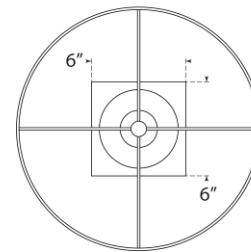

TEAR SHEET

Grayson Stacked Table Lamp

Item # KS 3945CG/CRE-L

Designer: kate spade new york

Height: 27.75"

Width: 15.5"

Base: 6" Square

Finishes: CG/BLK, CG/CRE

Shade Treatments: L

Shade Details: 15.5" x 15.5" x 12.25"

Socket: E26 Keyless w/ Line Switch

Wattage: 100 A19

Weight: 29 Pounds

Top View

Front View