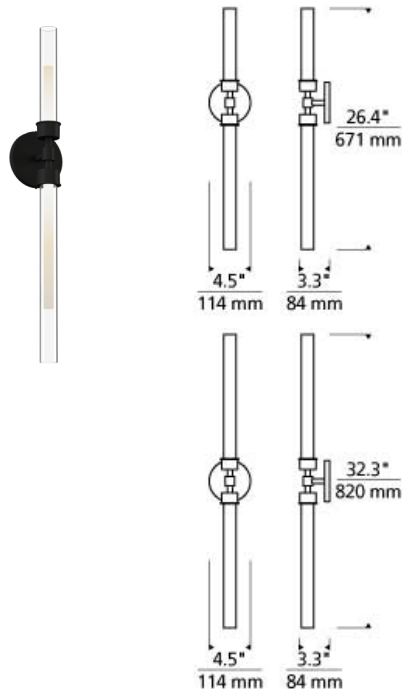

Linger Wall/Bath

LED ADA

DESCRIPTION

Tech Lighting's Linger wall sconce provides up and down light with two LED lights shaped by a glass and acrylic cylinders. Available in polished nickel and natural brass that will slowly patina for an exquisitely timeless look. Also available as a one-light wall sconce, both options beautifully illuminate your bathroom, vanity and hallway. Complete your look with the Linger chandeliers. Lamping options are compatible with most dimmers. Refer to Dimming Chart for more information. Ships with two long shades and one short shade to create your preferred design. Includes 120 volt 17.4 watts, 1145 delivered lumens, 3000K LED module. Dimmable with most LED compatible ELV and TRIAC dimmers. 277V compatible with 0-10V dimmers. Mounts horizontally or vertically. ADA compliant. Ships with (1) 7.5IN and (2) 13.5IN additional pieces of glass for customization.

INSTALLATION

This product can mount to either a 4" square electrical box with round plaster ring or an octagonal electrical box (not included).

WEIGHT

3-3lb / 1.36-1.36kg ±

natural brass natural brass alternate version polished nickel polished nickel alternate version nightshade black

ORDERING INFORMATION

700BCLNG	SHAPE OR SIZE	FINISH	LAMP
2	2-LIGHT VANITY	N NATURAL BRASS B NIGHTSHADE BLACK N POLISHED NICKEL	-LED930 INTEGRATED LED 90 CRI 3000K 120V (T24) -LED930-277 INTEGRATED LED 90 CRI 3000K 277V