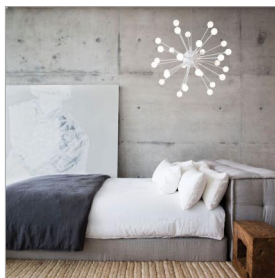

IMPULSE

FR44413CLD

LARGE ORB

Impulse is a dynamic LED design with a striking contemporary shape. Petite stems radiate from the spherical body while miniature acrylic ornaments of light glow at its tips. An array of chic finishes in Polished Chrome, Polished Gold, Black Chrome, and Cloud (White) intensifies its stunning effect.

DETAILS	
FINISH:	Cloud
MATERIAL:	Steel
SLOPE DEGREE:	90
DIMMABLE:	YES - CL TYPE DIMMER (SSL7A)

DIMENSIONS	
WIDTH:	24"
HEIGHT:	24"
WEIGHT:	8.8lb

LIGHT SOURCE	
LIGHT SOURCE:	Integrated LED
LED NAME:	(30) SA44413CLD
WATTAGE:	30-1.50w LED *Included
VOLTAGE:	120v
COLOR TEMP:	3000
LUMENS:	1920
CRI:	80
INCANDESCENT EQUIVALENCY:	30 x 10w
DIMMABLE:	YES - CL TYPE DIMMER (SSL7A)

MOUNTING	
CANOPY:	6" Dia.
LEAD WIRE:	1 X 120"

SHIPPING	
CARTON LENGTH:	12
CARTON WIDTH:	10.5
CARTON HEIGHT:	20
CARTON WEIGHT:	11

PRODUCT DETAILS:

- This chain or cable hung fixture may be installed on any sloped ceiling
- Suitable for use in dry (indoor) locations as defined by NEC and CEC. Meets United States UL Underwriters Laboratories & CSA Canadian Standards Association Product Safety Standards
- LED components carry a 5-year limited warranty
- Distinctive mid-century modern elements merge with sleek and timeless forms for a vintage vibe with modern flair
- Neutral perfection with a flawless white finish enhances design