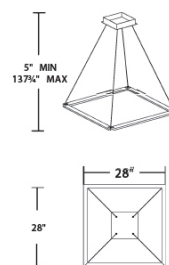

Fixture Type: _____

Catalog Number: _____

Project: _____

Location: _____

Frame

Pendant 3000K

Model & Size	Color Temp & CRI	Finish	Watt	LED Lumens	Delivered Lumens	Title 24
PD-29828 28"	3000K 90	AL Brushed Aluminum	55W	6334	5131	Yes
	3000K 90	BK Black	55W	6334	5131	Yes

Example: **PD-29828-AL**

DESCRIPTION

An extruded acrylic diffuser with mitered edges gives this design a clean, elevated look, evenly spreading the powerful LED light for a geometric illumination that matches back to the rectilinear canopy.

FEATURES

- Thin color matched powered aircraft cables and hardware
- Crisp mitered joints
- Can be mounted on a sloped ceiling
- Driver concealed within the canopy
- 5 year warranty

SPECIFICATIONS

Color Temp:	3000K
Input:	120-277 VAC, 50/60Hz
CRI:	90
Dimming:	ELV: 100 - 10%, 0-10V: 100 - 3%
Rated Life:	50000 Hours
Mounting:	Heavy gauge retention clips support trim firmly. Safety cabling standard.
Standards:	ETL, cETL, Title 24 JA8-2016 Compliant Damp Location Listed
Construction:	Aluminum body with extruded acrylic diffuser

FINISHES

LINE DRAWING