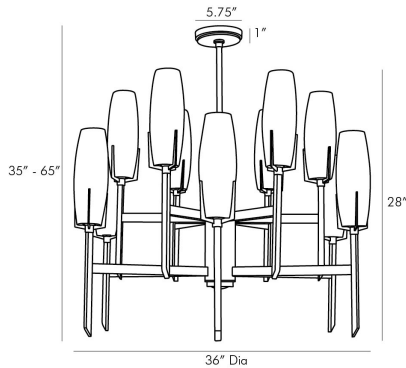

ARTERIOS

KEIFER LARGE CHANDELIER

89127

H: 35 IN, Dia: 36.00 IN

Vintage Silver

Contract Suitable As Is

The modern-inspired, geometric Keifer Chandelier gets an update in dual tiers of vintage silver arms, each light topped with a torch-like opal glass shade. The combination of opaque glass and sharp angles brings together its muted, softer side and industrial tone. Additional pipe available (PIPE-126). Also available in antique brass (89126). Damp-rated, although limited covered outdoor conditions may affect finish.

APPEARANCE

Material	Glass, Steel
Finish	Opal, Vintage Silver
Top Coat/Sealant	true
Link	Welded

DIMENSIONS

Chandelier	H: 28 IN, Dia: 36.00 IN
Minimum Hanging Height	35 IN
Maximum Hanging Height	65 IN
Canopy	H: 1.5 IN, Dia: 5.75 IN

WIRING

Rating	Damp
Cord	10 FT, Black, SVT
Socket	12, Type A- E26 Other
Maximum Watt	60
Voltage	110-120 V

CERTIFICATIONS

Certifications	Mexico United States, Canada
----------------	---------------------------------

COMPLIANCY

UL/ETL	Yes
RoHS	true

SHIPPING

Product Weight	30.5 LBS
Gross Weight 1	49 LBS
Shipping Box 1	H: 23.6 IN, L: 33.5 IN, W: 33.5 IN

REPLACEMENT PARTS

Replacement Part 1	PIPE-126
Replacement Part 1 Dim	(1) 6", (1) 12"
Replacement Part 2	CANOPY-224
Replacement Part 2 Dim	1.5" x 5.75" Dia