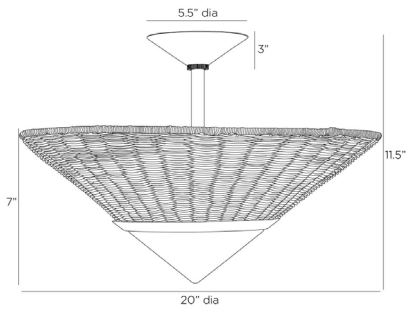

ARTERIOS

CALISTA FLUSH MOUNT

DFC13
H: 11.5 IN, Dia: 20.00 IN
Natural Rattan
Contract Suitable As Is

Delivering an evolution of materials via the unexpected pairing of natural rattan and white alabaster, our conical flush mount is a sophisticated twist on contemporary design. Accented with an antique brass steel canopy and trim, this minimalist fixture offers a modern mix of translucency and shadow. Finish will vary.

APPEARANCE

Material	Alabaster, Rattan, Steel
Finish	Antique Brass, White
Finish Will Vary	true
Top Coat/Sealant	false

DIMENSIONS

Body	H: 7 IN, Dia: 20.00 IN
Canopy	H: 3 IN, Dia: 5.50 IN

WIRING

Rating	Damp
Suggested Bulb Type	B10
Cord	1 FT, Clear/Silver, SVT
Socket	3, Type B - E12
Photographed Bulb	Clear Straight Tip Candelabra Bulb
Maximum Watt	60
Voltage	110-120 V

COMPLIANCY

RoHS	true
------	------

SHIPPING

Product Weight	8.1 LBS
Gross Weight 1	13 LBS
Shipping Box 1	H: 23 IN, L: 23 IN, W: 20 IN

REPLACEMENT PARTS

Replacement Part 1	CANOPY-692
Replacement Part 1 Dim	3" x 5"