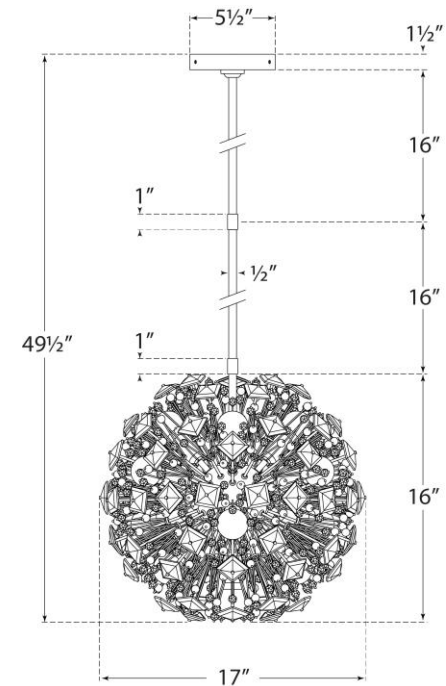

TEAR SHEET

Dickinson Small Chandelier

Item # KS 5004SB-CG

Designer: kate spade new york

O/A Height: 49.5"

Fixture Height: 17"

Min. Custom Height: 24"

Width: 17"

Canopy: 5.5" Round

Finishes: PN, SB

Trim Options: CG

Socket: 13 - E12 Candelabra

Wattage: 13 - 60 G16.5

Weight: 22 Pounds

KSS004