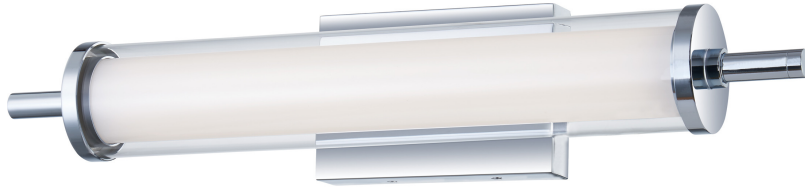

PCCAL8523C

Caledon Bath Light
Polished Chrome

QUOIZEL
LIGHTING

DIMENSIONS

Dimensions: 23 W x 4.75 H x 6.25 D

Backplate Dimensions: 4.75" H x 7.25" W

Weight: 4.10 lbs

DETAILS

Material: Steel

Glass/Shade Description: Clear Glass

LAMPING

Light Source: LED

Bulb Included: No

Bulb Type: LED

Bulb Quantity: 1

PHOTOMETRICS

LED

Lumens: 2500

LED Total Watts: 25

Color Rendering: 90

Color Temperature: 3000

ELECTRICAL

Dimmable: No

Voltage: 120v