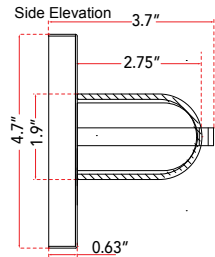

ABRA MODEL **20045WV-BN**

Oval Water Glass LED Vanity

FAMILY NAME **Eco**

UPC **00810035190269**

FIXTURE MATERIAL				FIXTURE DIMENSIONS IN INCHES										
Frame Material	Finishes Available	Diffuser Type	Diffuser Finish	Diameter	Height	o.a.h	Width	Length	Ext	Weight	ADA	Location	Rating	Compliance
Steel	BN-Brushed Nickel CH-Chrome	Glass	Water		1.9	4.7		37.2	3.7	10	Compliant	Wall Mount only	Damp Location	cETLus
LAMPING										Compatible Dimmers		Junction Box Type		SUPPLIED
Lamp Type	Lamp qty	Wattage	Max Wattage	Base	Kelvin	CRI	Initial Lumen's	Delivered Lumen's	Voltage	ELV		Standard 4 x 4 Octagon Box		
LED	1	40w	40w	Solid State Module	3000k	90+	3400	2380 estimated	120v	SPECIAL NOTES				