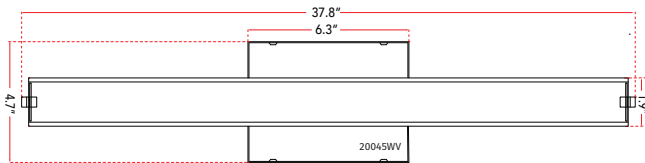

ABRA MODEL **20045WV-BN**

Oval Water Glass LED Vanity

FAMILY NAME **Eco**

UPC **00810035190269**

FIXTURE MATERIAL				FIXTURE DIMENSIONS IN INCHES										
Frame Material	Finishes Available	Diffuser Type	Diffuser Finish	Diameter	Height	o.a.h	Width	Length	Ext	Weight	ADA	Location	Rating	Compliance
Steel	BN-Brushed Nickel CH-Chrome	Glass	Water		1.9	4.7		37.2	3.7	10	Compliant	Wall Mount only	Damp Location	cETLus
LAMPING										Compatible Dimmers		Junction Box Type		SUPPLIED
Lamp Type	Lamp qty	Wattage	Max Wattage	Base	Kelvin	CRI	Initial Lumen's	Delivered Lumen's	Voltage	ELV		Standard 4 x 4 Octagon Box		
LED	1	40w	40w	Solid State Module	3000k	90+	3400	2380 estimated	120v	SPECIAL NOTES				