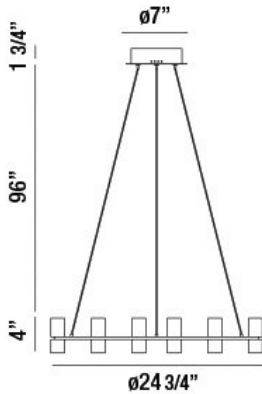

## NETTO, 25" ROUND CHANDELIER

### PRODUCT DETAILS

No.	:	33724-010
Product Color	:	CHROME
Product Material	:	METAL
Shade / Accent Colour	:	CLEAR
Shade / Accent Material	:	ACRYLIC
Diameter	:	24.75"
Height	:	4"
Overall Height	:	101.75"
Weight	:	6.3lbs

### TECHNICAL DETAILS

Hanging Support Type	:	AIRCRAFT CABLE
Hanging Support Length	:	96"
Canopy / Backplate Height	:	1.75"
Canopy / Backplate Dia.	:	7"
Location	:	DRY
Approval	:	