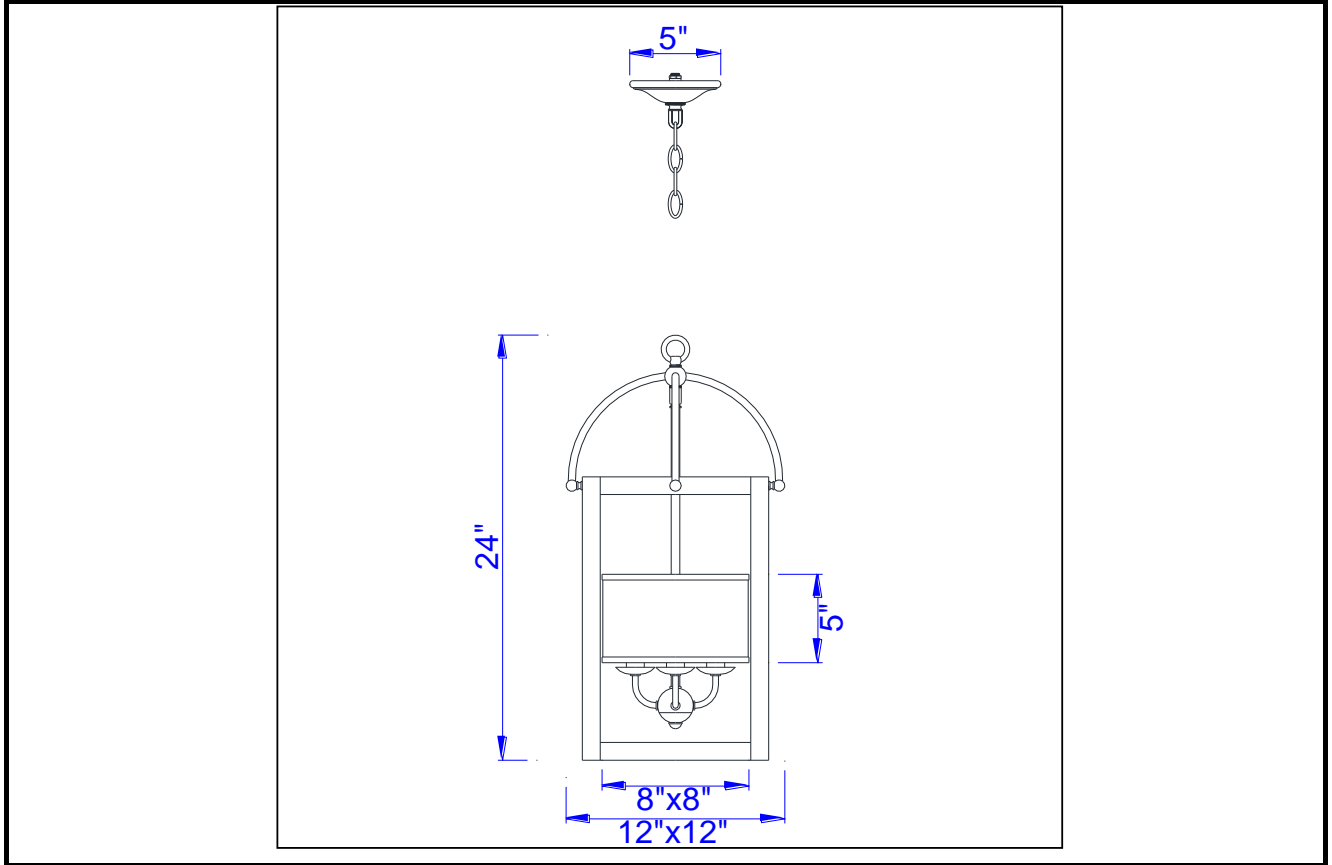

Drawing:

Model No: FX-3536/4
Description: 4 LTG Mission Wood/Metal Chandelier with Organza Shade
Material: Metal+Wood
Finish : Dark Bronze / Stained Reddish Brown
Height: 24"
Width: 12"x12"
Wattage : 60W x 4
Socket : Candelabra Base (E12)
Bulb: Incandescent
Chain Length: 6'
Wire Length: 10'
Wire Color: Brown
Shade No:
Material: Organza
Shade size: 8"x8"x5"
Certificate : 