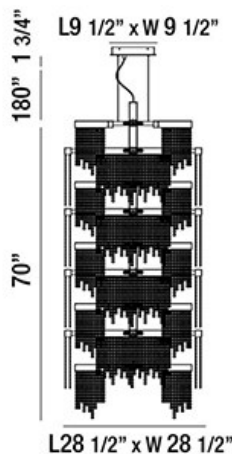

ROSSI, 29" CHANDELIER

PRODUCT DETAILS

No.	:	30007-017
Product Color	:	CHROME
Product Material	:	METAL
Shade / Accent Colour	:	CLEAR
Shade / Accent Material	:	CRYSTAL
Length	:	28.5"
Width	:	28.5"
Height	:	70"
Overall Height	:	251.75"
Weight	:	176.3lbs

LIGHT SOURCE DETAILS

Light Source Type	:	INTEGRATED LED
Input Voltage	:	120V
Bulb Voltage	:	120V
Total Wattage	:	520W
Total Lumen	:	41600lm
Kelvin	:	3000K
CRI	:	80+
Dimmable	:	Yes

Options Available

ITEM NO.	FINISH	SHADE
30007-017	CHROME	CLEAR

TECHNICAL DETAILS

Light Direction	:	Down
Hanging Support Type	:	AIRCRAFT CABLE
Hanging Support Length	:	180"
Canopy / Backplate Length	:	9.5"
Canopy / Backplate Height	:	1.75"
Canopy / Backplate Width	:	9.5"
Adjustable Lamp Head	:	No
Location	:	DRY
Approval	:	