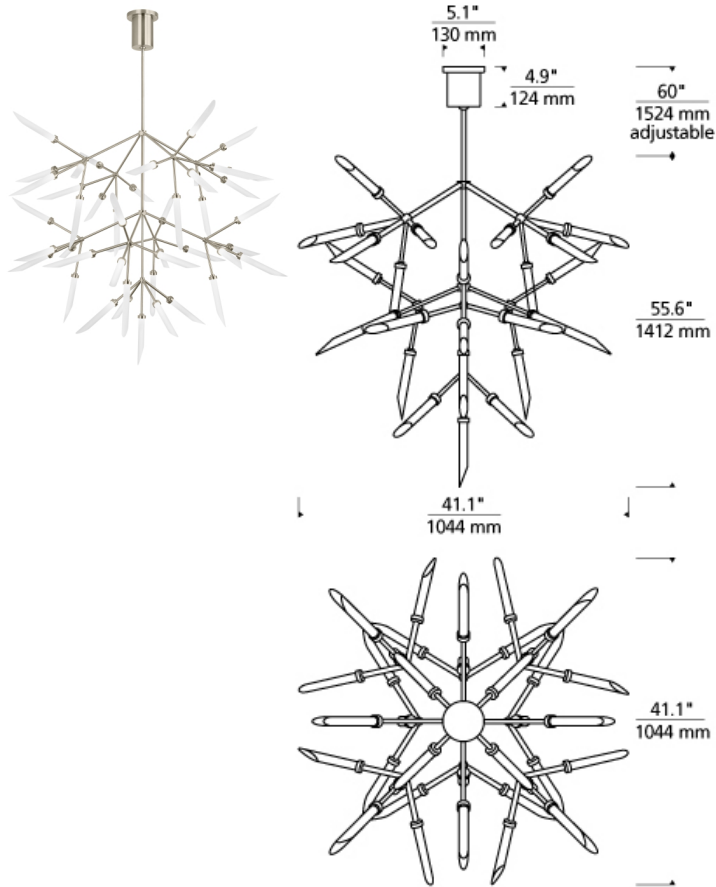

Spur Grande Chandelier LED

DESCRIPTION

The Spur Grande LED chandelier from Tech Lighting is a wholly modern interpretation of classic multi-arm chandelier, nine arms each feature a cluster of five glass spurs dramatically extending in opposing directions. Whether you select the warm aged brass finish or the sleek satin nickel finish, each chandelier features forty five individual frosted glass spurs which accent the LED light sources for an unmistakable high-end look. With its impactful scale and plentiful, fully dimmable LED light output, the Spur Grande chandelier is sure to make a dramatic modern statement as dining room lighting, living room lighting or foyer lighting. If you have something a bit smaller in mind, be sure to check out the medium scale Spur chandelier also available from Tech Lighting. Includes (45) 2.6 watt, 91 delivered lumen (4113 total delivered lumens), 2700K, LED modules. Fixture provided with 36 inches of variable rigid stems (includes one 12 inch & two 24 inch stems). Dimmable with low-voltage electronic dimmer. Can be installed on a sloped ceiling up to 45°.

INSTALLATION

This product can mount to either a 4" square electrical box with round plaster ring or an octagon electrical box.

WEIGHT

16-16.5lb / 7.26-7.48kg ±

frost / aged brass frost / satin nickel

ORDERING INFORMATION

700SPRG COLOR	FINISH	LAMP
F FROST	R AGED BRASS S SATIN NICKEL	-LED927 LED 90 CRI 2700K 120V

700 SPRG _____

FIXTURE TYPE: _____

JOB NAME: _____

NOTES: _____
