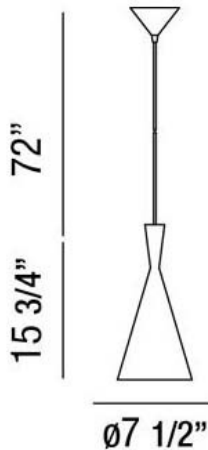

BRONX, 8" ROUND PENDANT

PRODUCT DETAILS

No.	:	20437-015
Product Color	:	BLACK
Product Material	:	ALUMINUM
Shade / Accent Colour	:	BLACK/BRASS
Shade / Accent Material	:	METAL
Diameter	:	7.5"
Height	:	15.75"
Overall Height	:	90.75"
Weight	:	1.4lbs

Options Available

ITEM NO.	FINISH	SHADE
20437-015	BLACK	BLACK/BRASS
20437-039	WHITE	WHITE
20437-046	BRUSHED NICKEL	BRUSHED NICKEL

TECHNICAL DETAILS

Light Direction	:	Down
Hanging Support Type	:	WIRE
Hanging Support Length	:	72"
Canopy / Backplate Height	:	3"
Canopy / Backplate Dia.	:	4.75"
Adjustable Lamp Head	:	No
Approval	:	