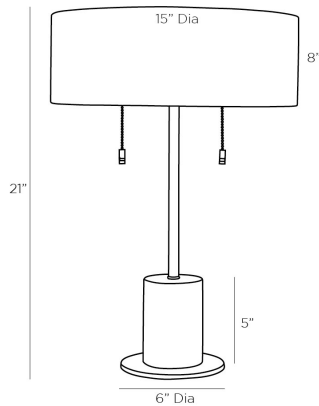

ARTERIOS

MARCEL LAMP

44755
H: 21 IN, Dia: 15.00 IN
Bronze, Gray Marble
Contract Suitable As Is

The Marcel is inspired by constructivist design through rich materials and minimalist construction. The slender silhouette is crafted from bronze iron and is met with a gray marble columnar base. Complete with a matching bronze iron drum shade and double-pull chain. Finish and marble will vary.

APPEARANCE

Material	Iron, Marble
Finish	Bronze, Gray
Finish Will Vary	true
Top Coat/Sealant	true

DIMENSIONS

Shade	3.50
Body	Top: 15.00 IN, Dia: 15.00 IN, Side: 8 IN
Base	H: 16 IN
Foot Print	H: 0.25 IN, Dia: 6.00 IN
	Dia: 6.00 IN

WIRING

Rating	Indoor Only
Suggested Bulb Type	A19
Tilt Test	10 Degrees - AU
Cord	10 FT, Back of Lamp Base, Clear/Silver, SPT-2
Socket	2, Bronze, Type A - E26
Switch	At Socket, On/Off Pull Chain
Maximum Watt	40
Voltage	110-120 V