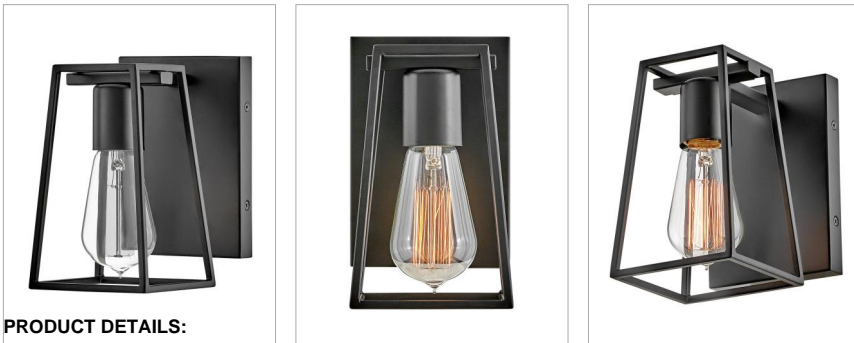

### SMALL SINGLE LIGHT VANITY

Filmore's open cage silhouette is a perfect showcase for vintage filament bulbs while offering a glimpse of its workhorse mentality. An industrial-inspired backplate and fitter ensure that effortless style reigns supreme. Filmore is sure to add no-nonsense function and a transitional spirit to any space and is available in a variety of finishes.

DETAILS	
FINISH:	Black
MATERIAL:	Steel
DIMMABLE:	YES, WITH DIMMABLE LAMP (NOT INCLUDED)

DIMENSIONS	
WIDTH:	4.5"
HEIGHT:	7.5"
WEIGHT:	1.5lb
BACK PLATE:	4.5"W X 6.5"H
EXTENSION:	6.8"
TOP TO OUTLET:	2.25"

#### PRODUCT DETAILS:

- Mounting hardware is hidden on the back plate to ensure a clean silhouette
- Fixture can be mounted either up or down
- Suitable for use in damp locations as defined by NEC and CEC. Meets United States UL Underwriters Laboratories & CSA Canadian Standards Association Product Safety Standards.
- Ideal for vintage filament bulbs (not included)
- Merging the best of traditional and modern elements with a sophisticated and streamlined look