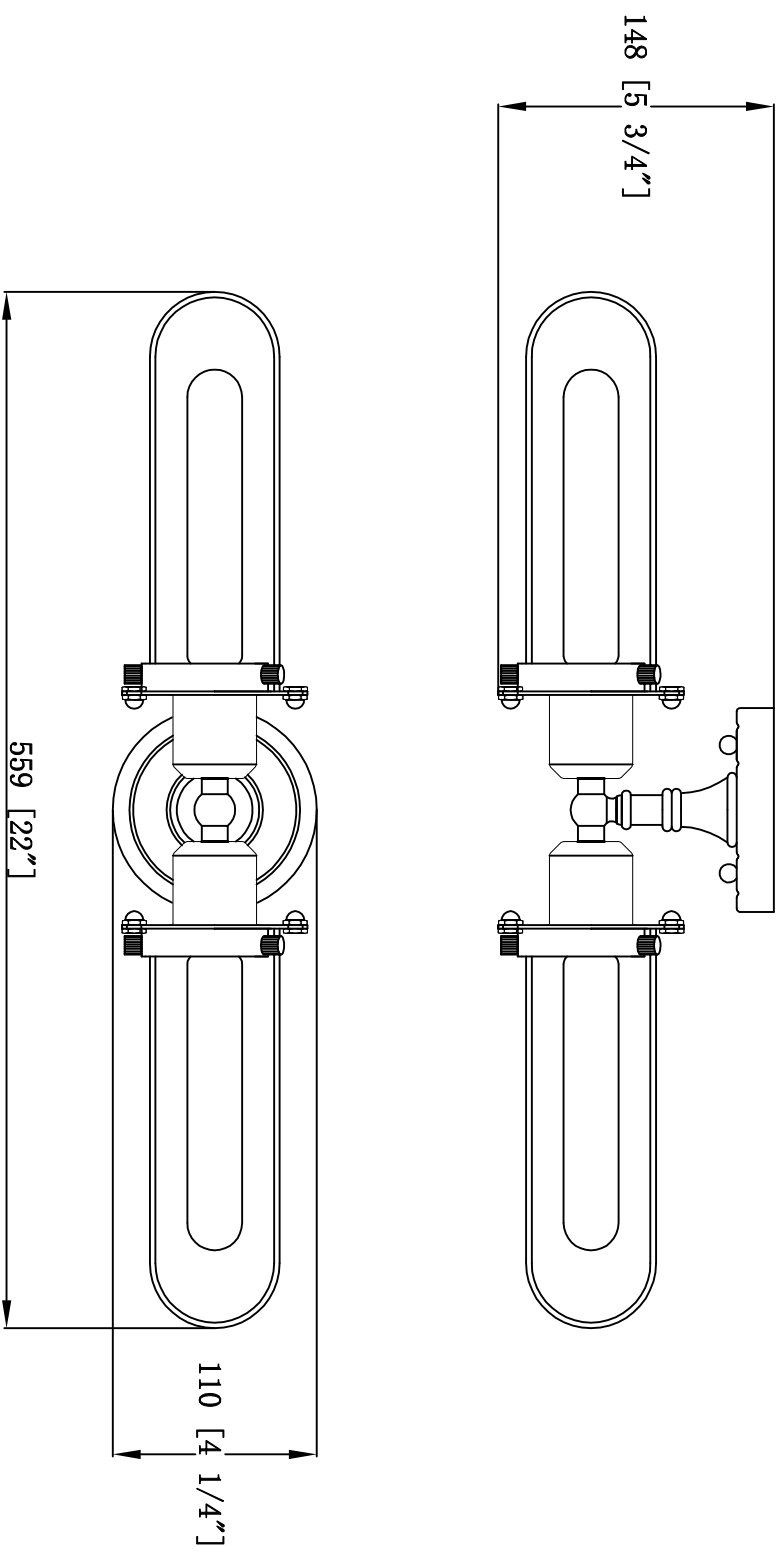

ITEM#: 230-SN-CL
230-SN-W
230-OB-CL
230-OB-W

INNOVATIONS
LIGHTING

2-40W MED

PROJECT:

TYPE: