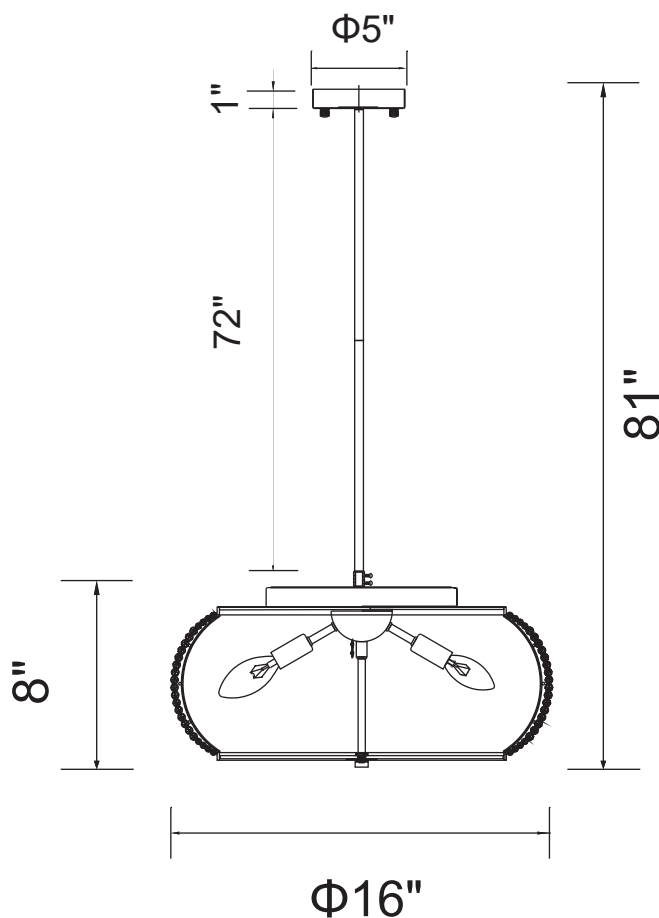

PROJECT: \_\_\_\_\_

FIXTURE TYPE: \_\_\_\_\_

LOCATION: \_\_\_\_\_

CONTACT/PHONE: \_\_\_\_\_

|            |                 |
|------------|-----------------|
| Item       | 5476P16C        |
| Collection | TIFFANY         |
| Finish     | Chrome          |
| Glass      | -----           |
| Crystal    | Clear           |
| Input      | 120V AC,60HZ,AC |

|             |       |
|-------------|-------|
| Shade       | ----- |
| Length/Dia. | 16"   |
| Width/Ext.  | ----- |
| Height      | 8"    |
| Maximum     | 81"   |
| Lumens      | ----- |

|              |       |
|--------------|-------|
| Light Source | E12   |
| Bulb Info.   | 4x60W |
| Included     | ----- |
| Dimmable     | Yes   |
| Color        | ----- |
| Weight       |       |