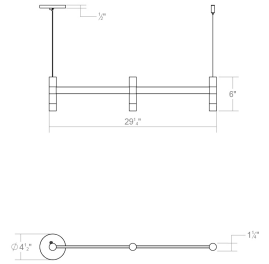

Project:

Systema Staccato Linear Pendant Spec Sheet

SKU: 1783.16 Learn more at:
<https://sonnemanlight.com/systema-staccato-linear-pendant>

Description: Lightly scaled geometric elements form expansive intersecting or linear constructions of modern minimalism in a variety of configurations with a range of available luminaires. Crisp rectilinear bars support minimal tubular elements with luminous trims, extensions, or shaded reflectors for general and directed lighting functionality. The Systema Staccato Linear Pendant includes Drum Trims. [Alternate trims](#) can be ordered separately. [Shades](#) are not included and may be ordered as add-on accessories, which are easy to install.

Type #:

Dimensions

Height:	6
Length:	29.25
Diameter:	48
Size:	3 Light

Electrical Specs

Bulb(s) Included?:	Yes
Bulb 1 Type:	Integral LED
Bulb Quantity:	3
Input Voltage:	120VAC
Wattage:	12
Initial Lumens:	900
Delivered Lumens:	450
Color Temperature:	3000K
CRI:	90
Power Supply Type:	Driver
Power Supply Quantity:	1
Power Supply Location:	Outlet Box
Dimming Type:	TRIAC/ELV

Installation

Installation:	Licensed electrician required
Sloped Ceiling Compatible?:	Not Compatible
Cord Length:	20' Adjustable Cable
Minimum Hanging Height:	7.5
Maximum Hanging Height:	246

Shade

Shade 1 Material:	Frosted Acrylic
-------------------	-----------------