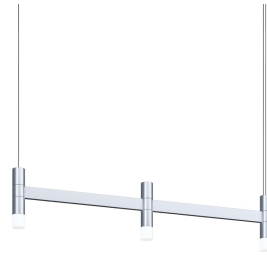

Project:

Systema Staccato Linear Pendant Spec Sheet

SKU: 1783.16 Learn more at:
<https://sonnemanlight.com/systema-staccato-linear-pendant>

Description: Lightly scaled geometric elements form expansive intersecting or linear constructions of modern minimalism in a variety of configurations with a range of available luminaires. Crisp rectilinear bars support minimal tubular elements with luminous trims, extensions, or shaded reflectors for general and directed lighting functionality. The Systema Staccato Linear Pendant includes Drum Trims. [Alternate trims](#) can be ordered separately. [Shades](#) are not included and may be ordered as add-on accessories, which are easy to install.

Type #:

Dimensions

Height:	6
Length:	29.25
Diameter:	48
Size:	3 Light

Electrical Specs

Bulb(s) Included?:	Yes
Bulb 1 Type:	Integral LED
Bulb Quantity:	3
Input Voltage:	120VAC
Wattage:	12
Initial Lumens:	900
Delivered Lumens:	450
Color Temperature:	3000K
CRI:	90
Power Supply Type:	Driver
Power Supply Quantity:	1
Power Supply Location:	Outlet Box
Dimming Type:	TRIAC/ELV

Installation

Installation:	Licensed electrician required
Sloped Ceiling Compatible?:	Not Compatible
Cord Length:	20' Adjustable Cable
Minimum Hanging Height:	7.5
Maximum Hanging Height:	246

Shade

Shade 1 Material:	Frosted Acrylic
-------------------	-----------------