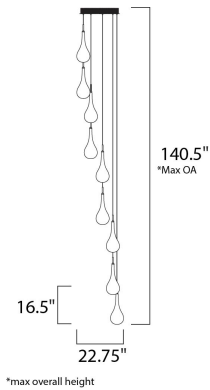

**PRODUCT DESCRIPTION**

The new Larmes features an extended profile Clear glass shade that screws on to a Satin Nickel mount. Long life G4 LED offers considerable light with dimming capabilities.

**MEASUREMENTS**

DIMENSION : 22.75" L x 22.75" W x 16.5" H  
 MAX OAH : 140.5" OAH  
 HANGING WEIGHT : 18.74 lb

**LAMPING**

INPUT VOLTAGE : 120V  
 LUMENS : 864 Rated  
 BULB : 9 x 1.5W LED 12V G4 , 14W Total  
 BULB INCLUDED : (Included)  
 DIMMABLE : Electronic Low Voltage (ELV)  
 CRI : 80+ CRI  
 COLOR\_TEMP : 3000K