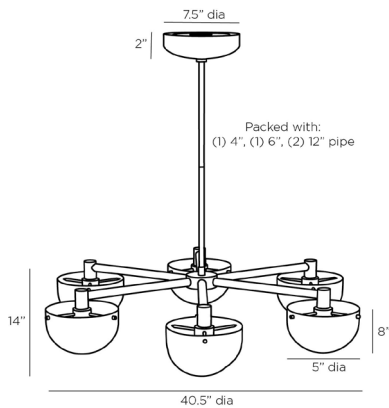

## BOÎTE CHANDELIER

LAURA KIRAR

GKDMC01

H: 20 IN, Dia: 40.50 IN

Antique Brass, Iron

Contract Suitable As Is

The Boîte Pendant Chandelier and Boîte Sconce have a historical familiarity - referencing 19th century milk glass fixtures - and yet the proportions are new: pared down to a modern "machine age" antique brass iron structure and obviously elongated matte swirl glass diffusers. Finish will vary.

### DIMENSIONS

Chandelier	H: 14 IN, Dia: 40.50 IN
Minimum Hanging Height	20 IN
Maximum Hanging Height	50 IN
Canopy	H: 2 IN, Dia: 7.50 IN

### REPLACEMENT PARTS

Replacement Part 1	PIPE-226
Replacement Part 1 Dim	(1) 4", (1) 6", (1) 12"
Replacement Part 2	GKDMC01GLS
Replacement Part 2 Dim	8"H x 5"Dia