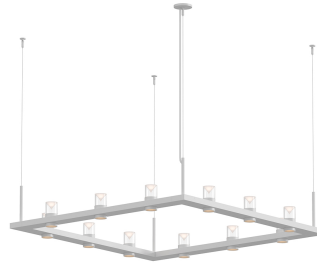

## Intervals Linear Beam Pendant Spec Sheet

SKU: 20QWS04B    Learn more at:  
<https://sonnemanlight.com/intervals-linear-beam-pendant>

Description: Intervals is a uniquely integrated linear architectural lighting system of rhythmically aligned bidirectional illumination, with a range of available decorative and functional trims. Architecturally scaled, the suspended horizontal beams span long lengths within a space, supported from ceiling-mounted cables or stems, forming a dramatically powerful approach to illuminating architecturally expansive locations. SONNEMAN's new **INTERVALS Recessed Downlights** extend and support these Intervals Linear Beam Pendants. Together, they achieve a comprehensive and unified approach to dynamically lighting interior spaces.

### Dimensions

Height:	11.5"
Width:	56"
Length:	56"
Canopy/Backplate/Base:	4.5"
Hanging Details:	10' Adjustable Cable
Size:	4' x 4'