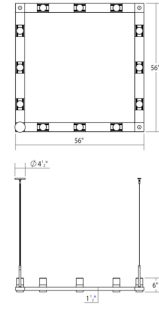

Project:

Intervals Linear Beam Pendant Spec Sheet

SKU: 20QWS04B   Learn more at:
<https://sonnemanlight.com/intervals-linear-beam-pendant>

Description: Intervals is a uniquely integrated linear architectural lighting system of rhythmically aligned bidirectional illumination, with a range of available decorative and functional trims. Architecturally scaled, the suspended horizontal beams span long lengths within a space, supported from ceiling-mounted cables or stems, forming a dramatically powerful approach to illuminating architecturally expansive locations. SONNEMAN's new **INTERVALS Recessed Downlights** extend and support these Intervals Linear Beam Pendants. Together, they achieve a comprehensive and unified approach to dynamically lighting interior spaces.

Type #:

Dimensions

Height:	11.5"
Width:	56"
Length:	56"
Canopy/Backplate/Base:	4.5"
Hanging Details:	10' Adjustable Cable
Size:	4' x 4'

Electrical Specs

Bulb(s) Included?:	Yes
Bulb 1 Type:	Integral LED
Bulb Quantity:	12
Input Voltage:	120-277VAC
Wattage:	56
Initial Lumens:	17320
Color Temperature:	3000K
CRI:	90
Power Supply Type:	Driver
Power Supply Quantity:	8
Power Supply Location:	Fixture
Dimming Type:	TRIAC & ELV @120V / 0-10V

Installation

Installation:	Licensed electrician required
Sloped Ceiling Compatible?:	Compatible
Minimum Hanging Height:	14.25"
Maximum Hanging Height:	134.25"

Shade

Shade 1 Material:	Glass w/Etched Acrylic Cone
Shade 2 Material:	Aluminum

Available Finishes

Available Finishes: Satin Black w/Clear w/Cone Uplight Trim, Satin Black w/Etched Cylinder Uplight Trim, Satin White w/Clear w/Cone Uplight Trim, Satin White w/Etched Cylinder Uplight Trim

General Listings

Features:	Damp Rated
Certification:	C-ETL-US
Color/Finish:	Satin White w/Clear w/Cone Uplight Trim
Dark Sky Friendly:	N