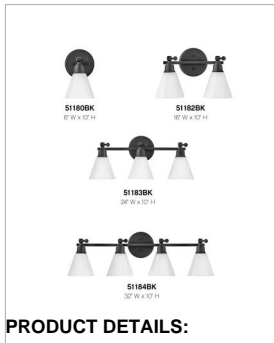

ARTI

51180BK

MEDIUM ADJUSTABLE SINGLE LIGHT VANITY

The perfect fixture for any space, Arti embodies simple elegance with its functional, streamlined design. Offering a robust lineup of fixture silhouettes, every aspect of the Arti family is adorned with practical features for a seamless integration into any room.

DETAILS	
FINISH:	Black
MATERIAL:	Steel
GLASS:	Cased Opal
DIMMABLE:	No

DIMENSIONS	
WIDTH:	6"
HEIGHT:	10"
WEIGHT:	1.8lb
BACK PLATE:	6" Dia.
EXTENSION:	7"
TOP TO OUTLET:	3"

LIGHT SOURCE	
LIGHT SOURCE:	Socketed
WATTAGE:	1-10w Med. LED, 100w Equiv.
VOLTAGE:	120v

SHIPPING	
CARTON LENGTH:	8.3
CARTON WIDTH:	8.3
CARTON HEIGHT:	12.4
CARTON WEIGHT:	2.5

- Fixture can be mounted either up or down
- Suitable for use in damp locations as defined by NEC and CEC. Meets United States UL Underwriters Laboratories & CSA Canadian Standards Association Product Safety Standards.
- Fully adjustable up or down
- Merging the best of traditional and modern elements with a sophisticated and streamlined look
- All dimensions listed are as shown