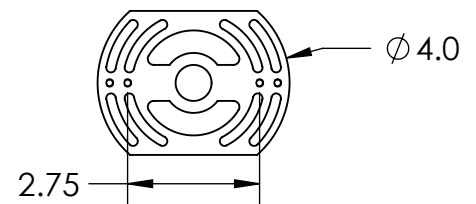

Collection: URBAN LOFT

Product #: CSB0026-0A-SH

Electrical Option	Product #	Electrical Type	Bulb Type	Wattage	Socket Type
	CSB0026-0A-XX-SH-E2	Incandescent	A19	13	Medium E26
	CSB0026-0A-XX-SH-G2	Flourescent	CFL/LED RETRO	13	GU-24

*Bulbs Not Included* Visit [hammertonstudio.com](http://hammertonstudio.com) for product options and specifications.

2/1/2017 (A)

Mounting Packet: U	Electrical Type: SEE TABLE
Approximate lbs.: 10	Bulb Qty: 1 Bulb Type: SEE TABLE
Finish: SEE WEB SITE FOR OPTIONS	Wattage: SEE TABLE Voltage: 120
Top Diffuser: OPEN	Socket Type: SEE TABLE
Bottom Diffuser: CLOSED METAL	UL Location: DRY

Mounting Detail

**MOUNTS DIRECTLY TO J-BOX**

All fixtures created by Hammerton are handcrafted by artisans. Dimensions may vary up to 7/8".

© Copyright 2017. All rights in design, detail or invention of this drawing are reserved as the property of Hammerton. Any imitation or adaptation without written consent is strictly prohibited.