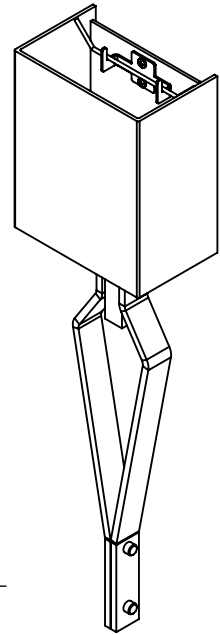

Collection: URBAN LOFT

Product #: CSB0026-0A-SH

Electrical Option	Product #	Electrical Type	Bulb Type	Wattage	Socket Type
	CSB0026-0A-XX-SH-E2	Incandescent	A19	13	Medium E26
	CSB0026-0A-XX-SH-G2	Flourescent	CFL/LED RETRO	13	GU-24

*Bulbs Not Included* Visit [hammertonstudio.com](http://hammertonstudio.com) for product options and specifications.

2/1/2017 (A)

Mounting Packet: U	Electrical Type: SEE TABLE
Approximate lbs.: 10	Bulb Qty: 1 Bulb Type: SEE TABLE
Finish: SEE WEB SITE FOR OPTIONS	Wattage: SEE TABLE Voltage: 120
Top Diffuser: OPEN	Socket Type: SEE TABLE
Bottom Diffuser: CLOSED METAL	UL Location: DRY

Mounting Detail

**MOUNTS DIRECTLY TO J-BOX**

All fixtures created by Hammerton are handcrafted by artisans. Dimensions may vary up to 7/8".

© Copyright 2017. All rights in design, detail or invention of this drawing are reserved as the property of Hammerton. Any imitation or adaptation without written consent is strictly prohibited.