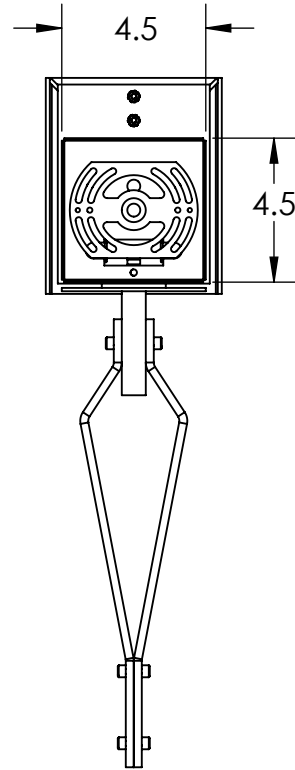

Collection: URBAN LOFT

Product #: CSB0026-0A-SH

Electrical Option	Product #	Electrical Type	Bulb Type	Wattage	Socket Type
	CSB0026-0A-XX-SH-E2	Incandescent	A19	13	Medium E26
	CSB0026-0A-XX-SH-G2	Flourescent	CFL/LED RETRO	13	GU-24

*Bulbs Not Included* Visit [hammertonstudio.com](http://hammertonstudio.com) for product options and specifications.

2/1/2017 (A)

Mounting Packet: U	Electrical Type: SEE TABLE
Approximate lbs.: 10	Bulb Qty: 1 Bulb Type: SEE TABLE
Finish: SEE WEB SITE FOR OPTIONS	Wattage: SEE TABLE Voltage: 120
Top Diffuser: OPEN	Socket Type: SEE TABLE
Bottom Diffuser: CLOSED METAL	UL Location: DRY

Mounting Detail

**MOUNTS DIRECTLY TO J-BOX**

All fixtures created by Hammerton are handcrafted by artisans. Dimensions may vary up to 7/8".

© Copyright 2017. All rights in design, detail or invention of this drawing are reserved as the property of Hammerton. Any imitation or adaptation without written consent is strictly prohibited.