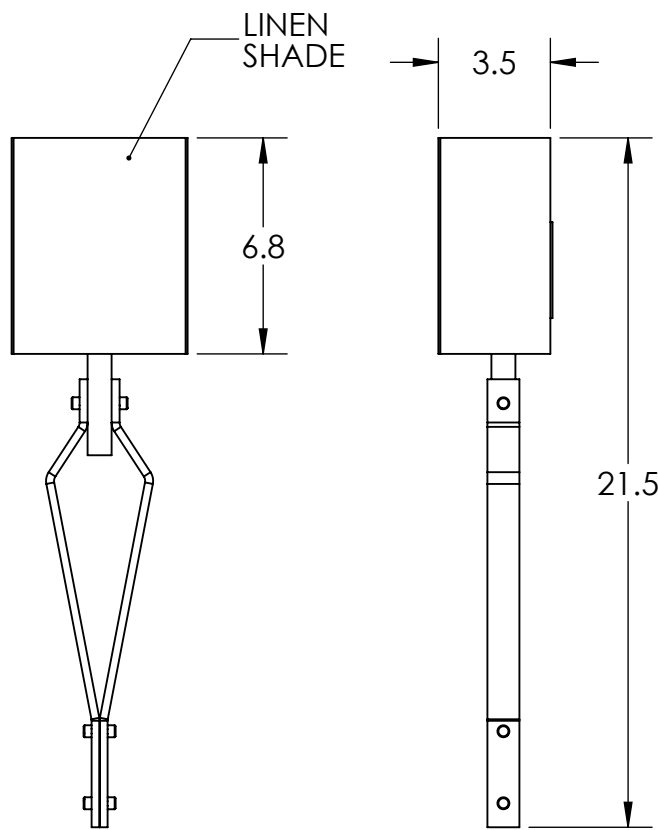

Collection: URBAN LOFT

Product #: CSB0026-0A-SH

Electrical Option	Product #	Electrical Type	Bulb Type	Wattage	Socket Type
	CSB0026-0A-XX-SH-E2	Incandescent	A19	13	Medium E26
	CSB0026-0A-XX-SH-G2	Flourescent	CFL/LED RETRO	13	GU-24

*Bulbs Not Included* Visit [hammertonstudio.com](http://hammertonstudio.com) for product options and specifications.

2/1/2017 (A)

Mounting Packet: U	Electrical Type: SEE TABLE
Approximate lbs.: 10	Bulb Qty: 1 Bulb Type: SEE TABLE
Finish: SEE WEB SITE FOR OPTIONS	Wattage: SEE TABLE Voltage: 120
Top Diffuser: OPEN	Socket Type: SEE TABLE
Bottom Diffuser: CLOSED METAL	UL Location: DRY

Mounting Detail

**MOUNTS DIRECTLY TO J-BOX**

All fixtures created by Hammerton are handcrafted by artisans. Dimensions may vary up to 7/8".

© Copyright 2017. All rights in design, detail or invention of this drawing are reserved as the property of Hammerton. Any imitation or adaptation without written consent is strictly prohibited.