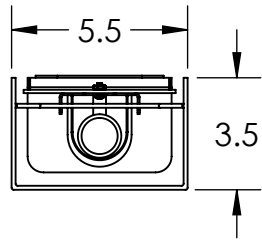

Collection: URBAN LOFT

Product #: CSB0026-0A-SH

Electrical Option	Product #	Electrical Type	Bulb Type	Wattage	Socket Type
	CSB0026-0A-XX-SH-E2	Incandescent	A19	13	Medium E26
	CSB0026-0A-XX-SH-G2	Flourescent	CFL/LED RETRO	13	GU-24

Bulbs Not Included Visit hammertonstudio.com for product options and specifications.

2/1/2017 (A)

Mounting Packet: U	Electrical Type: SEE TABLE
Approximate lbs.: 10	Bulb Qty: 1 Bulb Type: SEE TABLE
Finish: SEE WEB SITE FOR OPTIONS	Wattage: SEE TABLE Voltage: 120
Top Diffuser: OPEN	Socket Type: SEE TABLE
Bottom Diffuser: CLOSED METAL	UL Location: DRY