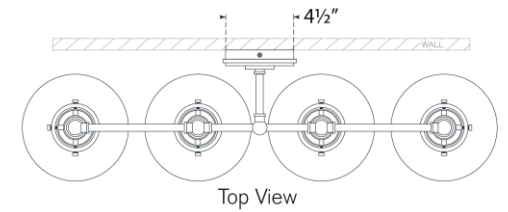

## Parkington 32" Four Light Bath Bar

Item # CHD 2530PN-WG

Designer: Chapman & Myers

Height: 11.5"

Width: 32.5"

Extension: 8.75"

Backplate: 4.5" Round

Finishes: AB, BZ, PN

Glass Options: CG, WG

Shade Details: 7.25"

Socket: 4 - E26 Keyless

Wattage: 4 - 12 LED A19

Weight: 9 Pounds

Top View

Side View

Front View