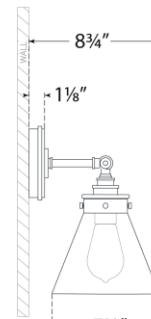

## Parkington 32" Four Light Bath Bar

Item # CHD 2530PN-WG

Designer: Chapman & Myers

Height: 11.5"

Width: 32.5"

Extension: 8.75"

Backplate: 4.5" Round

Finishes: AB, BZ, PN

Glass Options: CG, WG

Shade Details: 7.25"

Socket: 4 - E26 Keyless

Wattage: 4 - 12 LED A19

Weight: 9 Pounds

Top View

Side View

Front View