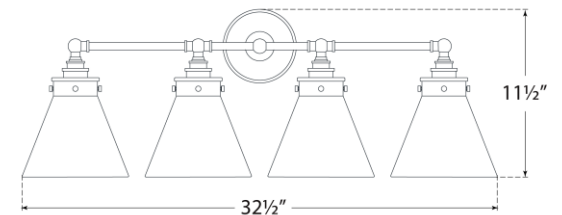

## Parkington 32" Four Light Bath Bar

Item # CHD 2530PN-WG

Designer: Chapman & Myers

Height: 11.5"

Width: 32.5"

Extension: 8.75"

Backplate: 4.5" Round

Finishes: AB, BZ, PN

Glass Options: CG, WG

Shade Details: 7.25"

Socket: 4 - E26 Keyless

Wattage: 4 - 12 LED A19

Weight: 9 Pounds

Top View

Side View

Front View