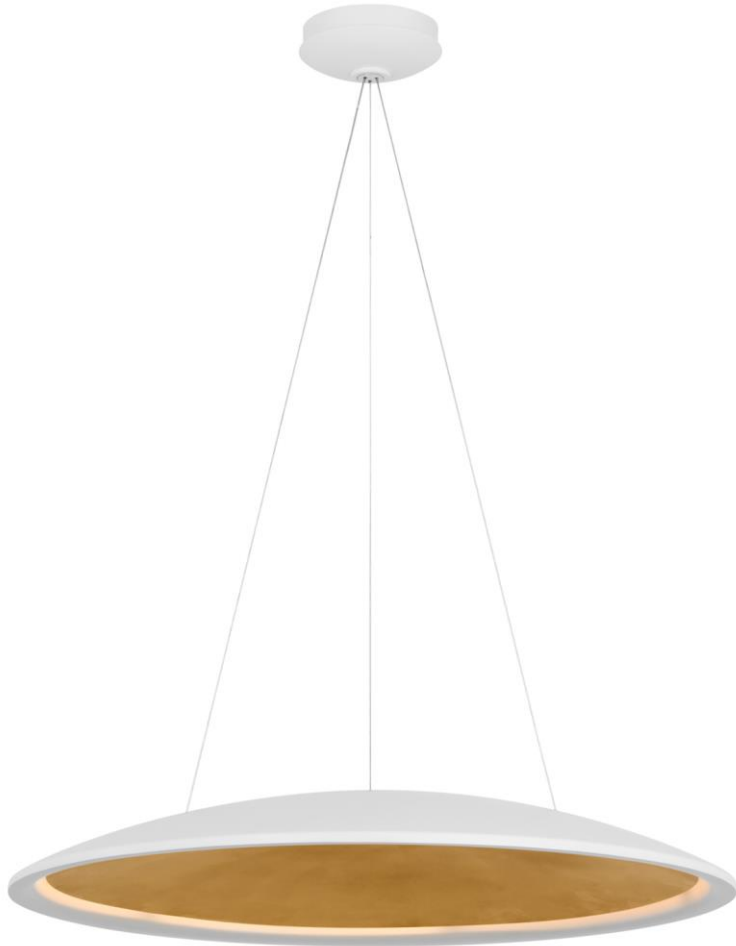

# TEAR SHEET

## Arial 28" Chandelier

Item # BBL 5141WHT/G

Designer: Barbara Barry

O/A Height: 11.75" - 139"

Fixture Height: 4"

Width: 28"

Canopy: 5.5" Round

Finishes: BLK, G, WHT, WHT/G

Lightsource: Dedicated LED

Wattage: 35w (4200lm)

Weight: 22 Pounds

Note: UL Only | Height Not Adjustable After Installation