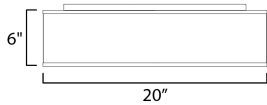

MEASUREMENTS

DIMENSION : 20" W x 5.5" H
 CANOPY : 17.75" W x 1.35" H x 17.75" L
 HANGING WEIGHT : 10.32 lb

LAMPING

INPUT VOLTAGE : 120V
 LUMENS : 2,275 Rated
 BULB : 5 x 6.5W LED PCB Integrated , 32W Total
 BULB INCLUDED : (Integrated)
 DIMMABLE : Electronic Low Voltage (ELV)
 CRI : 90+ CRI
 COLOR_TEMP : 3000K