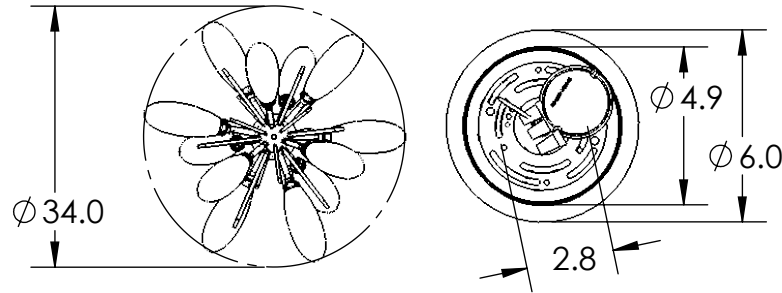

All dimensions are shown in inches unless otherwise stated.

Mounting Method: Mounts directly to J-Box

PRODUCT DESCRIPTION

Lustrous white buds of artisan blown glass offer a playful reinterpretation of mid-century style in this 34" diameter starburst chandelier. Integrated LED light gives the glass a rich luster and opacity that's reminiscent of mid-century Italian art glass.

PRODUCT SPECIFICATION

Construction: Steel Body, Steel Rods, Blown Glass

Finish Options: BS MB FB GB CS GP BB NB SN GM RB HB

Glass Options: White Glass

Suspension Method: Ceiling Mount

Weight (lbs.): 48

UL Rating: Indoor/Dry

Top Diffuser: Closed Glass

Bottom Diffuser: Closed Glass

Light Source: LED

Electrical Qty: 12

Wattage (Watts): 21

Voltage (Volts): 120

Source Lumens: 1565

Dimming: Forward/Reverse Phase to 1%

CCT: 3000K

Driver Quantity & Location: 1, in Canopy

CRI: 93+

Power Factor: >0.9

*Translucent finish upgrade available for additional charge

SCAN FOR MORE INFORMATION

Notes:

GENERAL NOTES: