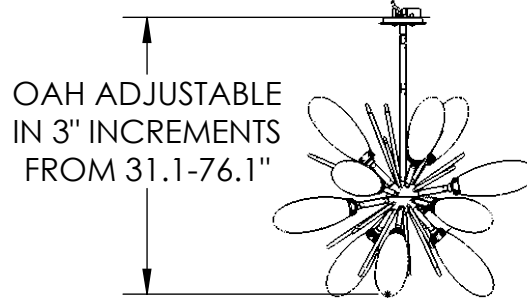

All dimensions are shown in inches unless otherwise stated.

Mounting Method: Mounts directly to J-Box

PRODUCT DESCRIPTION

Lustrous white buds of artisan blown glass offer a playful reinterpretation of mid-century style in this 34" diameter starburst chandelier. Integrated LED light gives the glass a rich luster and opacity that's reminiscent of mid-century Italian art glass.

PRODUCT SPECIFICATION

Construction: Steel Body, Steel Rods, Blown Glass

Finish Options: BS MB FB GB CS GP BB NB SN GM RB HB

Glass Options: White Glass

Suspension Method: Ceiling Mount

Weight (lbs.): 48

UL Rating: Indoor/Dry

Top Diffuser: Closed Glass

Bottom Diffuser: Closed Glass

Light Source: LED

Electrical Qty: 12

Wattage (Watts): 21

Voltage (Volts): 120

Source Lumens: 1565

Dimming: Forward/Reverse Phase to 1%