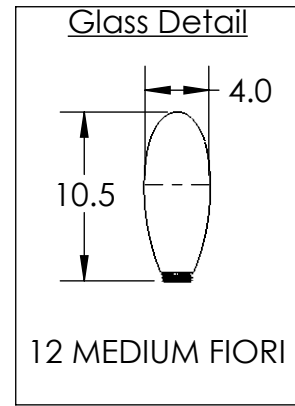

All dimensions are shown in inches unless otherwise stated.

Mounting Method: Mounts directly to J-Box

PRODUCT DESCRIPTION

Lustrous white buds of artisan blown glass offer a playful reinterpretation of mid-century style in this 34" diameter starburst chandelier. Integrated LED light gives the glass a rich luster and opacity that's reminiscent of mid-century Italian art glass.

PRODUCT SPECIFICATION

Construction: Steel Body, Steel Rods, Blown Glass

Finish Options: BS MB FB GB CS GP BB NB SN GM RB HB

Glass Options: White Glass

Suspension Method: Ceiling Mount

Weight (lbs.): 48

UL Rating: Indoor/Dry

Top Diffuser: Closed Glass

Bottom Diffuser: Closed Glass

Light Source: LED

Electrical Qty: 12

Wattage (Watts): 21

Voltage (Volts): 120

Source Lumens: 1565

Dimming: Forward/Reverse Phase to 1%

All Hammerton fixtures are handcrafted by artisans. Subtle imperfections reflect the mark of the artisan and should be expected in any handcrafted product. Dimensions may vary up to 7/8".

Rev © 10/5/2022