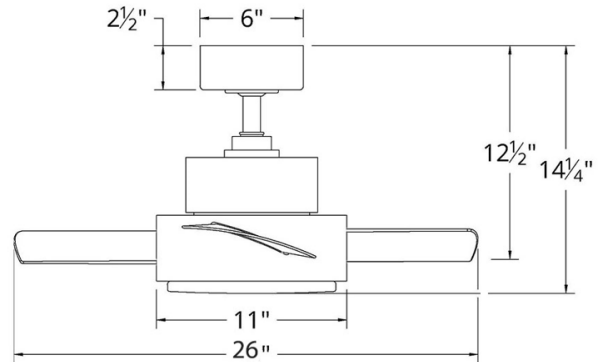

VOX 26" Ceiling Fan
FR-W1802-26L

MODERN FORMS
SMART FANS

PRODUCT DESCRIPTION

From bedrooms to boardrooms, pool houses to patios, Vox works its magic with a compact design that looks great anywhere- even outside. We make all our smart fans wet-rated- that means highly durable materials and weather-resistant finishes- so you can keep a consistent look and feel throughout your décor. Control your smart fan with the exclusive Modern Forms app, which integrates easily with smart devices you already own- if you want to turn it on, all you have to do is ask.

SPECIFICATIONS

- **Construction:** Aluminum
- **Blade:** 13° Pitch, 26" sweep, ABS
- **Downrod:** 1" O.D. x 6"H included
- **Mounting Slope:** Up to 32°
- **Lead Wire:** 80"
- **Hanging Weight:** 16.50 lbs
- **Total Power:** 41W
- **Standards:** UL/cUL Wet Location listed, Title 24 JA8-2016 Compliant, Title 20

FEATURES

- 6 fan speeds through both Summer and Winter Modes
- Silent DC motor
- Luminaire cover not available
- Includes BT remote control F-RCBT-WT
- Additional remote control with wall cradle sold separately
- Optional wall control for 3, 4-way control sold separately
- Compatible with Modern Forms app

LIGHT KIT PERFORMANCE

- **Light Source:** LED
- **Light Wattage:** 23.5W
- **Dimming:** Integrated
- **Color Temperature:** 3000K (2700K / 3500K options available)
- **Rated Life:** 50,000 Hours
- **Standards:** Title 24 JA8-2016 Compliant

ESTIMATED AIR PERFORMANCE

- **Airflow:** 2715 cubic ft per minute on high
- **Power:** 17.4 watts on high
- **Airflow Efficiency:** 156 cubic ft per minute per watt
- **Revolutions Per Minute:** 269 RPMs on high
- **Estimated Yearly Energy Cost ($):** $4.00

WIRELESS PERFORMANCE

- **Bluetooth Range:** Up to 150 ft*
- **Wi-Fi Range:** Up to 150 ft*

ORDER NUMBER

Model	LED Lumens	Delivered Lumens	Housing	Blade
FR-W1802-26L	2041	949	BZ <i>Bronze</i>	<i>Bronze</i>
			MW <i>Matte White</i>	<i>Matte White</i>
			MB <i>Matte Black</i>	<i>Matte Black</i>

Example: **FR-W1802-26L-BZ**

For 2700K add "-27"; 3500K add "-35" before the finish: **FR-W1802-26L-27-MW**

*Results may vary based on application and surroundings.

modernforms.com
Phone (866) 810.6615
Fax (800) 526.2585

Headquarters/Eastern Distribution Center
44 Harbor Park Drive
Port Washington, NY 11050

Central Distribution Center
1600 Distribution Ct
Lithia Springs, GA 30122

Western Distribution Center
1750 Archibald Avenue
Ontario, CA 91760