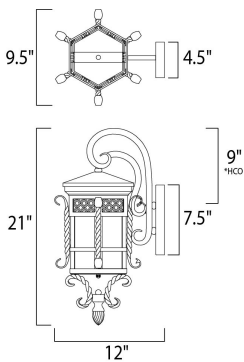

PRODUCT DESCRIPTION

Scottsdale is a traditional, Mediterranean style collection from Maxim Lighting International in Country Forge finish with Seedy glass.