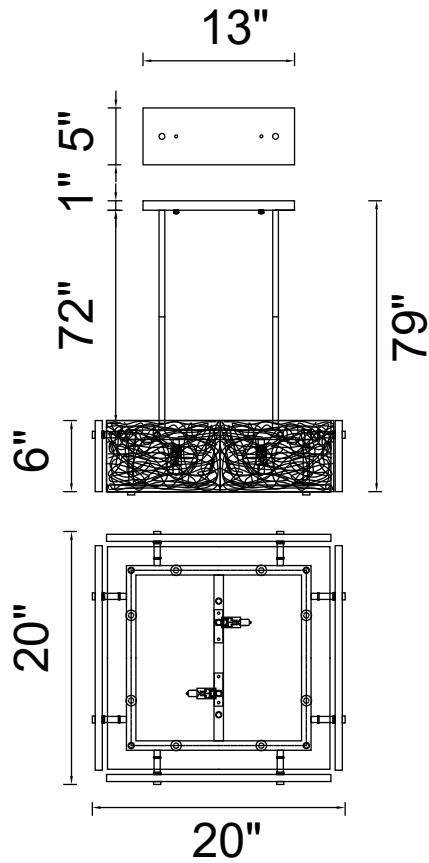

PROJECT: _____
 FIXTURE TYPE: _____
 LOCATION: _____
 CONTACT/PHONE: _____

Item	5641P20C
Collection	WILMA
Finish	Chrome
Glass	Clear+Smoke
Crystal	-----
Input	120V AC,60HZ,AC

Shade	-----
Length/Dia.	20"
Width/Ext.	20"
Height	6"
Maximum	79"
Lumens	-----

Light Source	G9
Bulb Info.	10×40W
Included	-----
Dimmable	Yes
Color	-----
Weight	