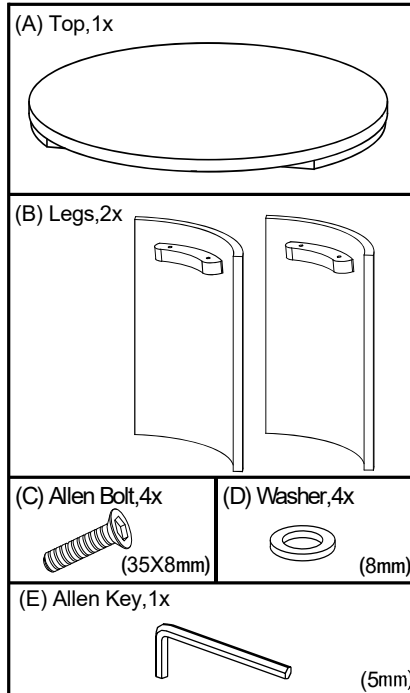

MOE'S

home collection

ASSEMBLY INSTRUCTIONS.

DALA SIDE TABLE

JD-1038-18

THANK YOU FOR YOUR PURCHASE!

PARTS AND HARDWARE.

NOTES.

Thank you for purchasing this quality product! Be sure to check all packing material carefully for small part that may have come loose inside the carton during shipping.

CAUTION: The item is heavy, assembly should be performed by two people.