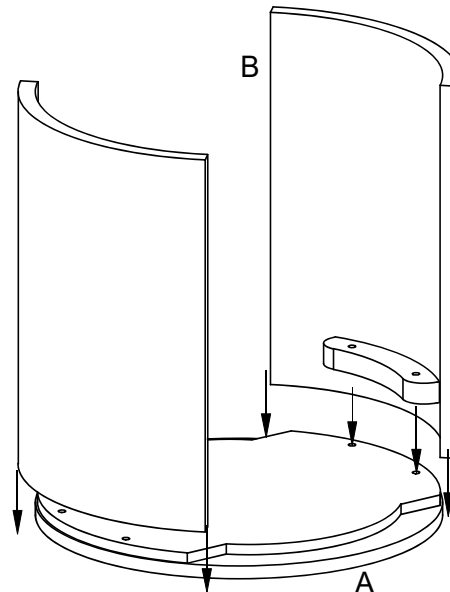

PARTS AND HARDWARE.

NOTES.

Thank you for purchasing this quality product! Be sure to check all packing material carefully for small part that may have come loose inside the carton during shipping.

CAUTION: The item is heavy, assembly should be performed by two people.

STEP 1.

STEP 2.

STEP 3.

STEP 4.