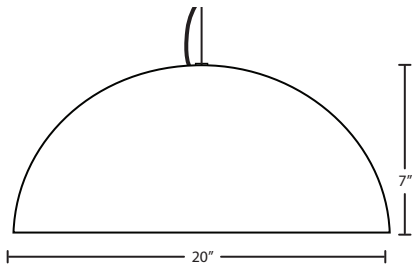

FLUX

120V PENDANTS

location:
DAMP

SPECIFICATIONS:

DESCRIPTION

The Flux is as unique as you are, including the ability to change it's moods! The inner color of the dome shade is completely customizable through RGB technology and complemented by a focused white downlight, providing crisp general illumination for your architecture.

LAMPING

LED: 23W integrated source, 120V, dimmable, 90+ CRI, 3000°K CCT, 2065 lumens, 25,000 hours, included. Color changeable: Internal RGB illumination is WIFI controllable via Alexa or Google Assistant.

DIFFUSER

Shade shall be of metal with inner white. 20" Dia. x 7" H

SUSPENSION

Cable-hung: 1x 10' aircraft-quality stainless steel cable support with 10' AWM type cord. Jacket coordinates with metal finish. 5" Dia. flat canopy is plated stamped steel. Black, Bronze or Satin Nickel finish.

MOUNTING

Installs directly to a 4" octagonal ceiling box. Suitable for sloped ceilings.

LABELS

UL or ETL Listed. Suitable for Damp Locations (interior use only).

*Internal RGB illumination is WIFI controllable via Alexa or Google Assistant

Project Information:

For ordering information, see next page

All dimensions provided are nominal. Allowance must be made for dimensional tolerance in handcrafted glasses.

REV 1/22