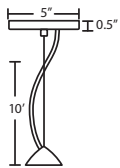

ORDERING:

CONNECTION	SHADE OPTIONS	LAMP OPTIONS	METAL FINISH	OPTIONS
Cable Fixture 1KX 1 Light	FLUX Silver/White	LED 23W LED 1950 lumens, 3000K (Downlight)	BK Black BR Bronze SN Satin Nickel	L 15' cord

Ex. 1KX-FLUX-LED-SN
Flux Pendant w/ Silver/White Metal Shade,
Satin Nickel Finish

PENDANT OPTIONS:

1KX CABLE-HUNG PENDANT

- 1x 10' aircraft-quality stainless steel cable
- Suitable for sloped ceilings
- 1x lampholder
- Cord: 10' AWM-type provided
- Black, Bronze or Satin Nickel

ACCESSORIES:

LONGER CORD LENGTHS:
Longer cord length of 15' available.
Add an "L" to the end of the item
number, i.e. 1JC-169707-SNL.