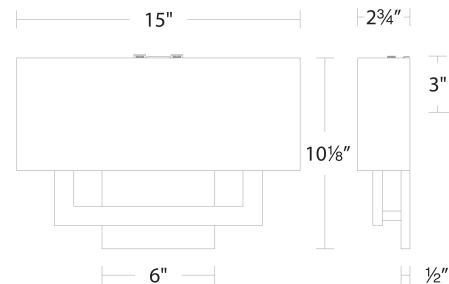

REPLACEMENT PARTS

- RPL-SHA-13115-01 - 15" shade
- RPL-GLA-13115-01 - Bottom glass
- RPL-GLA-13115-02 - Outer glass
- RPL-SHA-13115-02 - 15" shade for BK finish

FINISHES

LINE DRAWING

WS-13115

Fixture Type: _____