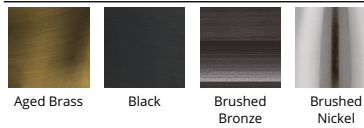

Fixture Type: _____

Catalog Number: _____

Project: _____

Location: _____

Manhattan Wall Sconce 2700K

Model & Size	Color Temp & CRI	Watt	LED Lumens	Delivered Lumens	Title 24	Finish
WS-13107 7"	2700K 90	5.5W	439	238	Yes	AB Aged Brass
		6W	284	110	No	BK Black
		6W	439	168	Yes	BN Brushed Nickel BO Brushed Bronze

SPECIFICATIONS

Color Temp:	2700K
Input:	120 VAC, 50/60Hz
CRI:	90
Dimming:	ELV: 100-10%
Rated Life:	54000 Hours
Mounting:	Can be mounted on ceiling or wall in all orientations
Standards:	ETL, cETL, Title 24: 2019, Title 24: Dry Location Listed
Construction:	Aluminum hardware with fabric diffuser and etched glass, Aluminum body, fabric diffuser

REPLACEMENT PARTS

- RPL-SHA-13107-01 - 7" shade
- RPL-GLA-13107-01 - Bottom glass
- RPL-GLA-13107-02 - Outer glass
- RPL-SHA-13107-02 - 7" shade for BK finish

FINISHES

LINE DRAWING

WS-13107

Fixture Type: _____