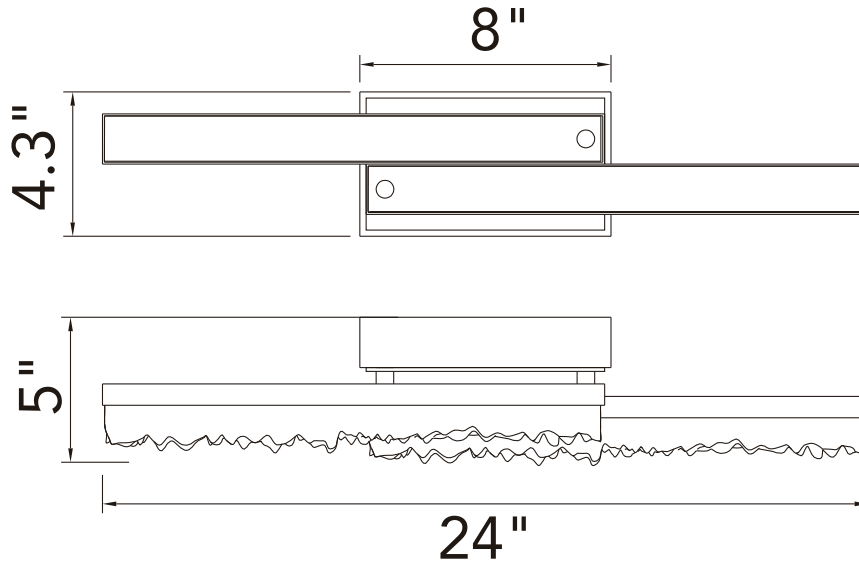

PROJECT: \_\_\_\_\_  
 FIXTURE TYPE: \_\_\_\_\_  
 LOCATION: \_\_\_\_\_  
 CONTACT/PHONE: \_\_\_\_\_

Item	1588W24-2-101	Shade Color	-----	Lumens	1040
Collection	STAGGER	Min Assembled Height	4.3"	Light Source	LED
Category	Vanity Light	Max Assembled Height	4.3"	Bulb Info.	20W
Finish	Black	Width	24"	Included	-----
Glass	Clear	Length	-----	Dimmable	Yes
Crystal	-----	Extension Wall Mounts	5"	Colour Temp	3000K
Acrylic	-----	Input	120V AC,60HZ,AC	Weight	8.91Lbs