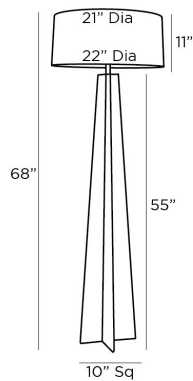

ARTERIOS

PALISADES FLOOR LAMP

76031-703
 H: 67 IN, Dia: 22.00 IN
 White Gesso
 Contract Suitable As Is

The tapered Palisades floor lamp, created in white gesso over iron, finds its inspiration from a folded paper airplane. Ideal in modern and traditional interiors alike, the angular table lamp features a matching white gesso finial and is topped with an off-white microfiber shade lined in white cotton. Finish will vary.

APPEARANCE

Material	Cotton, Iron, Microfiber
Finish	Off-White, White, White Gesso
Finish Will Vary	true
Top Coat/Sealant	true
Finial Description	Plaster Cylinder
Finial Dimension	2" x 1"

DIMENSIONS

Shade	Top: 21.00 IN, Dia: 22.00 IN, Side: 10 IN
Body	H: 64 IN, W: 11 IN, D: 11 IN
Neck	H: 2 IN, Dia: 1.00 IN
Foot Print	W: 11 IN, D: 11 IN
Harp	8.5" Nickel IN

WIRING

Rating	Indoor Only
Tilt Test	8 Degrees - UL
Cord	12 FT, Back of Lamp Base, Clear/Silver, SPT-2
Socket	1, Black, Type A - E26
Switch	3-Way Rotary, At Socket
Maximum Watt	150
Voltage	110-120 V

CERTIFICATIONS

Certifications	Mexico United Arab Emirates, United Kingdom, United States, Canada
----------------	---

COMPLIANCY

UL/ETL	Yes
CB	Yes
RoHS	true

SHIPPING

Product Weight	30 LBS
Gross Weight 1	39 LBS
Gross Weight 2	5 LBS
Shipping Box 1	H: 61.42 IN, L: 16.54 IN, W: 12.6 IN
Shipping Box 2	H: 11 IN, L: 23 IN, W: 23 IN