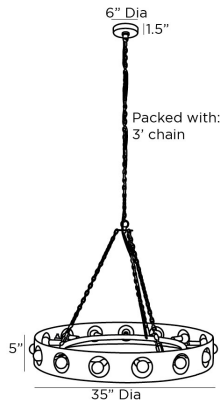

ARTERIO RS

REDONDO CHANDELIER

84077
H: 26 IN, Dia: 35.00 IN
Textured Matte Charcoal Iron
Contract Suitable As Is

Taking a cue from brutalist design, the Redondo chandelier is interpreted in a cuffed drum silhouette with punchwork encircling the perimeter, that allows the bulbs to project slightly through the frame. The piece is created in textured matte charcoal iron and features a triangular chain-link suspension system. Finish will vary. Damp-rated, although limited covered outdoor areas may affect finish.

APPEARANCE

Material	Iron
Finish	Matte Charcoal
Finish Will Vary	true
Top Coat/Sealant	true

DIMENSIONS

Chandelier	H: 5 IN, Dia: 35.00 IN
Minimum Hanging Height	26 IN
Maximum Hanging Height	62 IN
Canopy	H: 1.5 IN, Dia: 6.00 IN

WIRING

Rating	Damp
Cord	10 FT, Clear/Silver, SVT
Socket	15, Type B - E12
Photographed Bulb	2" Frosted Globe Bulb
Maximum Watt	25
Voltage	110-120 V

CERTIFICATIONS

Certifications	Mexico Australia, United States, Canada
----------------	--

COMPLIANCY

UL/ETL	Yes
RoHS	false

SHIPPING

Product Weight	25.4 LBS
Gross Weight 1	33.4 LBS
Gross Weight 2	0 LBS
Shipping Box 1	H: 36.61 IN, L: 36.61 IN, W: 7.87 IN
Shipping Box 2	H: 0 IN, L: 0 IN, W: 0 IN