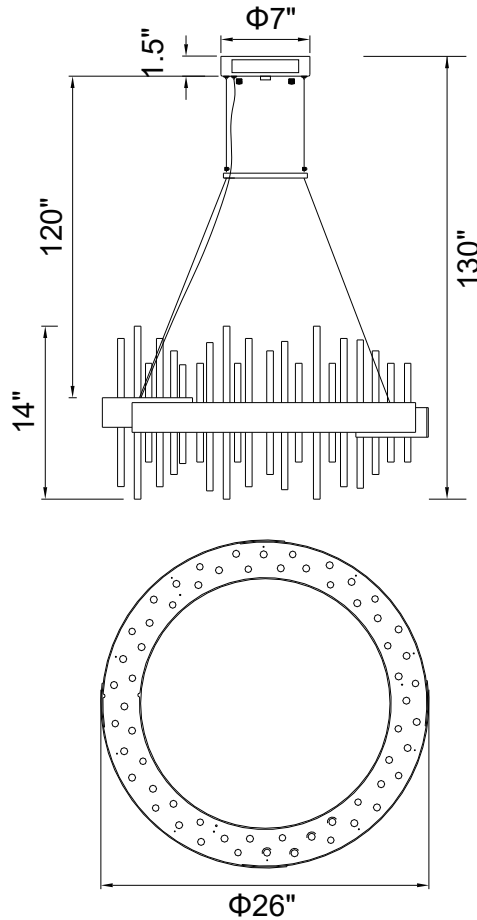

PROJECT: _____

FIXTURE TYPE: _____

LOCATION: _____

CONTACT/PHONE: _____

Item	1245P26-602
Collection	
Finish	Satain Gold
Acrylic	-----
Glass	Clear
Input	120V AC,60HZ,AC

Shade	-----
Length/Dia.	26"
Width/Ext.	26"
Height	14"
Maximum	130
Lumens	2080

Light Source	LED
Bulb Info.	40W
Included	-----
Dimmable	Yes
Color	3000K
Weight	