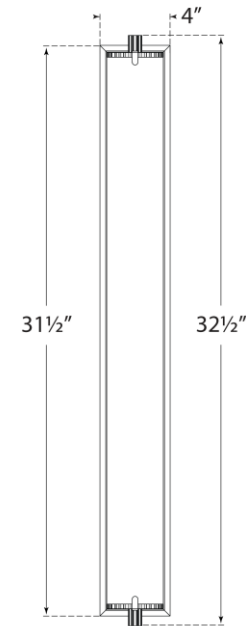

TEAR SHEET

Calliope Over The Mirror Bath Light

Item # TOB 2193BZ-WG

Designer: Thomas O'Brien

Height: 32.75"

Width: 3.75"

Extension: 3.5"

Backplate: 3" x 30.5" Rectangle

Finishes: BZ, HAB, PN

Glass Options: WG

Socket: Dedicated LED

Wattage: 26w (2000lm)

Weight: 14 Pounds

Front View

Side View