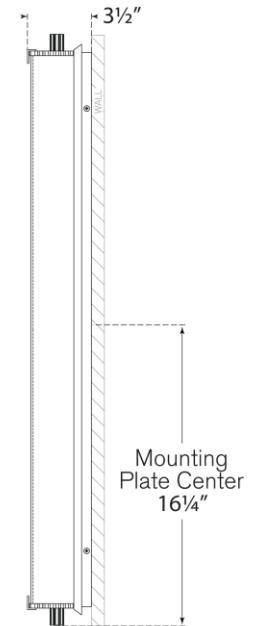

TEAR SHEET

Calliope Over The Mirror Bath Light

Item # TOB 2193BZ-WG

Designer: Thomas O'Brien

Height: 32.75"

Width: 3.75"

Extension: 3.5"

Backplate: 3" x 30.5" Rectangle

Finishes: BZ, HAB, PN

Glass Options: WG

Socket: Dedicated LED

Wattage: 26w (2000lm)

Weight: 14 Pounds

Front View

Side View