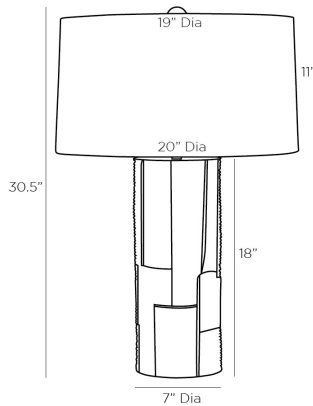

ARTERIOS

MODESTO LAMP

45112-613
 H: 30.5 IN, Dia: 20.00 IN
 Matte Cream Terracotta
 Contract Suitable As Is

Inspired by traditional Southwest design, The Modesto provides a modern interpretation of the past. The large columnar silhouette is crafted from terracotta and features a matte cream finish. A hand-combed pattern spans the surface, veering in different directions in opposing block patterns, adding tons of texture and dimension. Topped with an off-white cotton drum shade with an off-white cotton lining and a matching sphere terra cotta finial. Finish will vary.

APPEARANCE

Material	Cotton, Steel, Terracotta
Finish	Dark Antique Brass, Matte Cream, Off-White
Finish Will Vary	true
Top Coat/Sealant	false
Finial Description	Matching ceramic
Finial Dimension	1.5" Dia

DIMENSIONS

Shade	Top: 19.00 IN, Dia: 20.00 IN, Side: 11 IN
Body	H: 18 IN, Dia: 7.00 IN
Neck	H: 0.5 IN, Dia: 0.50 IN
Foot Print	Dia: 7.00 IN
Harp	10" Brass IN

WIRING

Rating	Indoor Only
Tilt Test	10 Degrees - AU
Cord	10 FT, Back of Lamp Base, Clear/Silver, SPT-2
Socket	1, Dark Antique Brass, Type A - E26
Switch	At Socket, On/Off Rotary
Maximum Watt	150
Voltage	110-120 V

CERTIFICATIONS

Certifications	Mexico Australia, United States, Canada
----------------	--

COMPLIANCY

UL/ETL	Yes
RoHS	false

SHIPPING

Product Weight	19 LBS
Gross Weight 1	20 LBS
Gross Weight 2	5 LBS
Shipping Box 1	H: 26 IN, L: 9.75 IN, W: 9.75 IN
Shipping Box 2	H: 13 IN, L: 13 IN, W: 13 IN
Shipping Box 3	H: 0