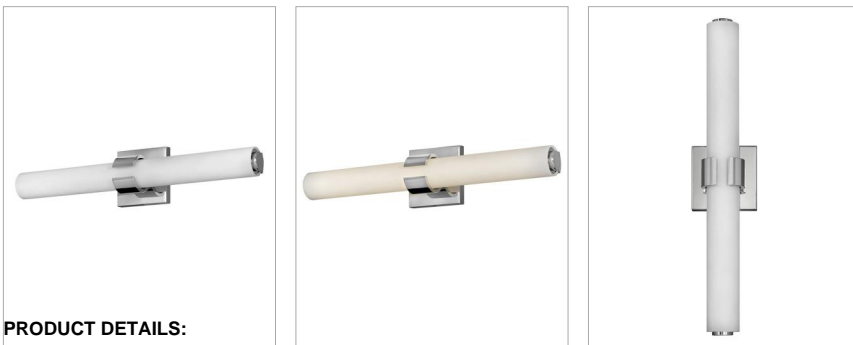

AIDEN

53062CM

MEDIUM LED VANITY

Bold and balanced are the defining elements of Aiden. A striking, signature cuff centers the etched white glass baton, while matching end caps complete the simple symmetry. The clean transitional silhouette with either a Chrome or Black finish can be mounted vertically or horizontally with Invisi-mount for a look that is as flexible as it is fashionable.

DETAILS	
FINISH:	Chrome
MATERIAL:	Steel
GLASS:	Etched White
DIMMABLE:	YES - CL TYPE DIMMER (SSL7A)

DIMENSIONS	
WIDTH:	22.8"
HEIGHT:	4.8"
WEIGHT:	3lb
BACK PLATE:	4.75" Sq.
EXTENSION:	3.8"
TOP TO OUTLET:	2.5"

LIGHT SOURCE	
LIGHT SOURCE:	Integrated LED
LED NAME:	LEVO98-532
VOLTAGE:	120v
COLOR TEMP:	3000
LUMENS:	2900
CRI:	93
INCANDESCENT EQUIVALENCY:	4 x 60w
DIMMABLE:	YES - CL TYPE DIMMER (SSL7A)

SHIPPING	
CARTON LENGTH:	26.5
CARTON WIDTH:	7.5
CARTON HEIGHT:	10.5
CARTON WEIGHT:	5

PRODUCT DETAILS:

- Mounting hardware is hidden on the back plate to ensure a clean silhouette
- Fixture can be mounted vertically
- Suitable for use in damp locations as defined by NEC and CEC. Meets United States UL Underwriters Laboratories & CSA Canadian Standards Association Product Safety Standards.
- ADA compliant
- LED components carry a 5-year limited warranty
- Bold silhouette with dramatic details creates a modern statement
- Sparkling chrome with reflective finish