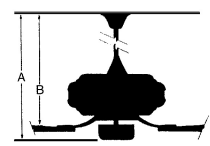

## MEASUREMENTS

Blade Finish:					Reversible Blades: <b>No</b>
Blade Material: <b>ABS</b>					Slope: <b>Yes</b>
Blade Sweep: <b>52"</b>	No. of Blades: <b>3</b>	Blade Pitch: <b>14</b>	Hanging Weight: <b>24.76</b>		
Downrod 1: <b>6</b>	Downrod 1 Outside Dia: <b>.75</b>	Downrod 2: <b>6</b>	Downrod 2 Outside Dia:		
Ceiling to Lowest Point: (Dim A) <b>17.5</b>	Ceiling to Blade (Dim B) <b>14.25</b>	Lead Wire: <b>80"</b>	Motor Size: <b>172x20MM</b>		
<b>RPM:</b>	Low <b>75</b>	Low/Med.	Medium	Med/High	High <b>183</b>
<b>Amps:</b>	<b>0.243</b>				<b>0.517</b>
<b>Watts:</b>	<b>13.38</b>				<b>61.55</b>
<b>CFM:</b>	<b>2087.0</b>				<b>5236.0</b>
<b>CFM/Watts:</b>	<b>155.98</b>				<b>85.07</b>

## GLASS

Description: <b>White Opal</b>	Material: <b>GLASS</b>
Part No.:	Quantity: <b>1</b>
Width:	Height:
	Length: