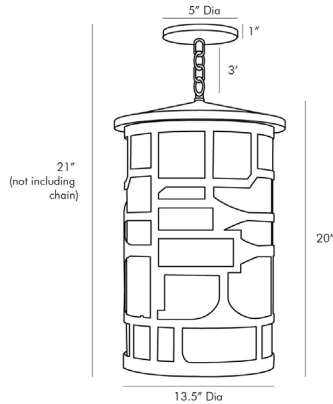

ARTERIOS

SHANI OUTDOOR PENDANT

49223
H: 21 IN, Dia: 13.50 IN
Aged Brass
Contract Suitable As Is

The mid-century craftsman style of this pendant light makes it intriguing and modern, while its grand scale gives it presence. The steel frame is almost sculptural, featuring a linear pattern that is hammered and finished in aged brass, adding to the mid-century modern feel. It conceals a sleeve of opal glass that filters the light from three bulbs, so the light it emits spreads warmly outward and openly downward. Additional chain (CHN-194) available. Approved for outdoor use.

APPEARANCE

Material Glass, Steel
Finish Aged Brass, Opal
Top Coat/Sealant true
Link Welded

DIMENSIONS

Pendant H: 20 IN, Dia: 13.50 IN
Minimum Hanging Height 21 IN
Canopy H: 1 IN, Dia: 5.00 IN

WIRING

Rating Outdoor
Cord 10 FT, Black, SVT
Socket 3, Type B=-E12 Other
Maximum Watt 60
Voltage 110-120 V

CERTIFICATIONS

Certifications Mexico
European Union, United Arab Emirates, United States, Canada

COMPLIANCY

UL/ETL Yes
CB Yes
RoHS true

SHIPPING

Product Weight 15.5 LBS
Gross Weight 1 21 LBS
Shipping Box 1 H: 19 IN, L: 29 IN, W: 19 IN

REPLACEMENT PARTS

Replacement Part 1 CHN-194
Replacement Part 1 Dim 3'
Replacement Part 2 CANOPY-278
Replacement Part 2 Dim 1" x 5" Dia

CONTRACT

Contract Suitable true