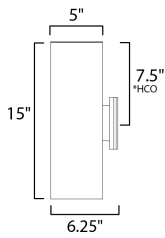

PRODUCT DESCRIPTION

Classic cylinder up and down lights provide directional light without glare. Available in 3 sizes with both incandescent and LED versions. Available in Architectural Bronze, Aluminum, or Black.