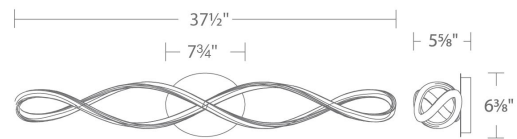

Example: **WS-47838-CH**

DESCRIPTION

Eternally waving bands of light weave playfully in and out on this flowing modern design.

FEATURES

- Seamless interlocked loops
- Hand-crafted extruded aluminum with composite diffuser into wavy design
- Driver concealed within the canopy
- 5 year warranty

FINISHES

Chrome

LINE DRAWING

WS-47838