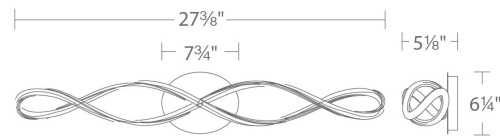

LINE DRAWING