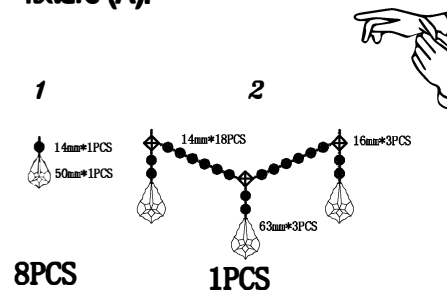

Trade Mark:
CRYSTAL WORLD INC

Product Name: Wall lamp
Model :2022W16AB-2
120Vac, 60Hz,AC ONLY
Lamp Size: W16"xH15"xE8"

WALL LAMP ASSEMBLY INSTRUCTIONS

1. Lead the lamp arms (B) through the wall plate(A), Then locking them with hexagon nuts (C).
2. Place fixture(A) onto Butterfly (EE). Secure with cap nuts (AA).

Hardware Used

AA Cap nut  X 2

2. Please hang the crystal(1) (2) to the fixture (A).

3. Install light bulbs (not included).
Use bulb

120V  E12 2x40W Max.