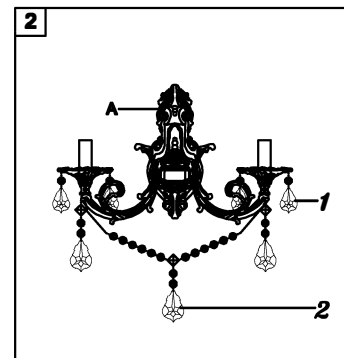

Trade Mark:
CRYSTAL WORLD INC

Product Name: Wall lamp
Model :2022W16AB-2
120Vac, 60Hz,AC ONLY
Lamp Size: W16"xH15"xE8"

WALL LAMP ASSEMBLY INSTRUCTIONS

1. Lead the lamp arms (B) through the wall plate(A), Then locking them with hexagon nuts (C).
2. Place fixture(A) onto Butterfly (EE). Secure with cap nuts (AA).

Hardware Used

AA Cap nut  X 2

2. Please hang the crystal(1) (2) to the fixture (A).

3. Install light bulbs (not included).
Use bulb

120V  E12 2x40W Max.