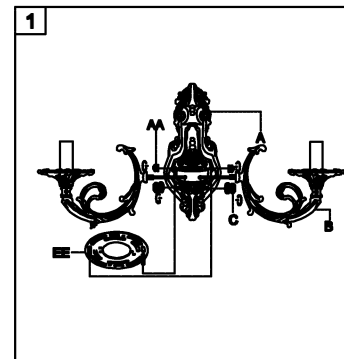

Trade Mark:
CRYSTAL WORLD INC

Product Name: Wall lamp
Model :2022W16AB-2
120Vac, 60Hz,AC ONLY
Lamp Size: W16"xH15"xE8"

WALL LAMP ASSEMBLY INSTRUCTIONS

1. Lead the lamp arms (B) through the wall plate(A), Then locking them with hexagon nuts (C).
2. Place fixture(A) onto Butterfly (EE). Secure with cap nuts (AA).

Hardware Used

AA Cap nut  X 2

2. Please hang the crystal(1) (2) to the fixture (A).

3. Install light bulbs (not included).
Use bulb

120V  E12 2x40W Max.