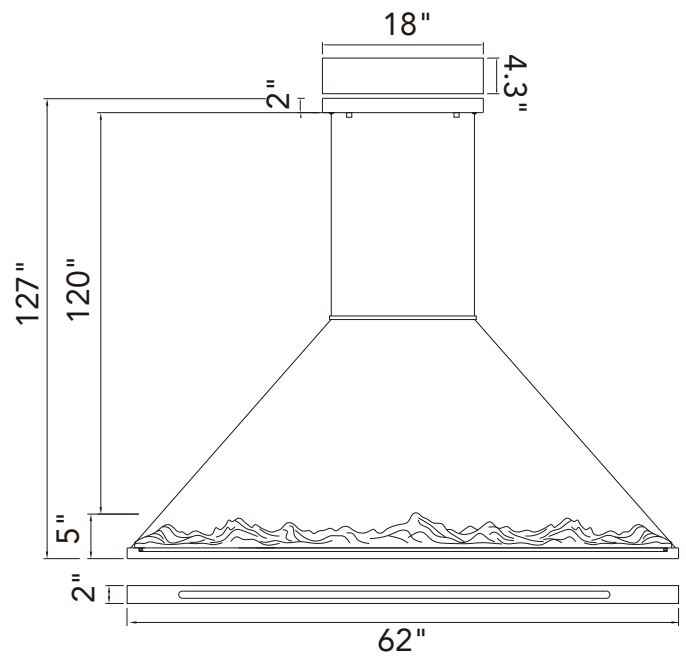

PROJECT: _____
 FIXTURE TYPE: _____
 LOCATION: _____
 CONTACT/PHONE: _____

Item	1601P62-101
Collection	HIMALAYAS
Category	Chandelier
Finish	Black
Polyresin	Clear
Crystal	-----
Acrylic	-----

Shade Color	-----
Min Assembled Height	7"
Max Assembled Height	127"
Width	62"
Length	4.3"
Extension Wall Mounts	-----
Input	120V AC,60HZ,AC

Lumens	1976
Light Source	LED
Bulb Info.	38W
Included	-----
Dimmable	Yes
Colour Temp	3000,4000,5000K
Weight	15.4Lbs

CWI Lighting
 2775 Broadway
 Buffalo, NY 14227
 USA

CWI Lighting
 140 Steelcase Rd. W.
 Markham ON. L3R 3J9
 Canada