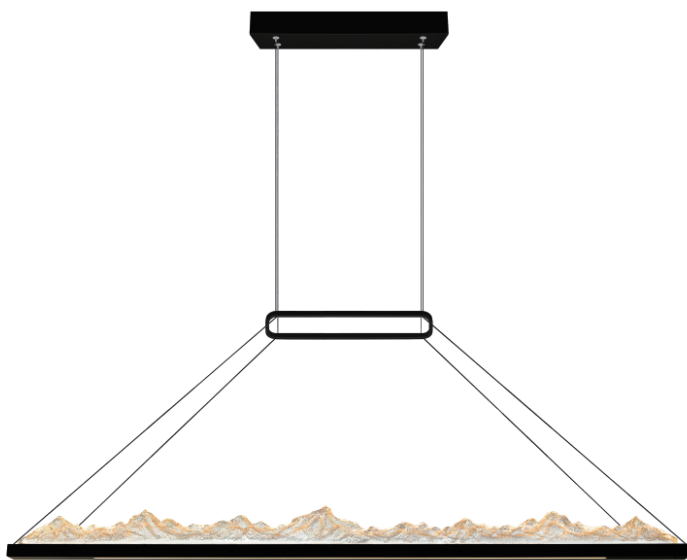

PROJECT: _____
 FIXTURE TYPE: _____
 LOCATION: _____
 CONTACT/PHONE: _____

Item	1601P62-101
Collection	HIMALAYAS
Category	Chandelier
Finish	Black
Polyresin	Clear
Crystal	-----
Acrylic	-----

Shade Color	-----
Min Assembled Height	7"
Max Assembled Height	127"
Width	62"
Length	4.3"
Extension Wall Mounts	-----
Input	120V AC,60HZ,AC

Lumens	1976
Light Source	LED
Bulb Info.	38W
Included	-----
Dimmable	Yes
Colour Temp	3000,4000,5000K
Weight	15.4Lbs

CWI Lighting
 2775 Broadway
 Buffalo, NY 14227
 USA

CWI Lighting
 140 Steelcase Rd. W.
 Markham ON. L3R 3J9
 Canada