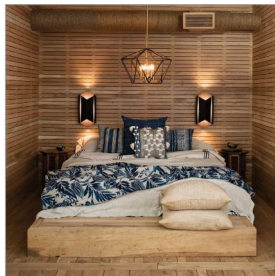

PRODUCT DETAILS:

- Suitable for use in wet (outdoor direct rain) locations as defined by NEC and CEC. Meets United States UL Underwriters Laboratories & CSA Canadian Standards Association Product Safety Standards
- Exclusively available in High Performance LED
- 2-year finish warranty
- LED components carry a 5-year limited warranty
- Bold lines and a clean, minimalist style complement contemporary architecture

HINKLEY

HINKLEY
33000 Pin Oak Parkway
Avon Lake, OH 44012

PHONE: (440) 653-5500
Toll Free: 1 (800) 446-5539

hinkley.com