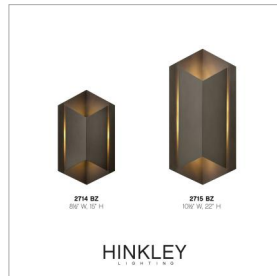

PRODUCT DETAILS:

- Suitable for use in wet (outdoor direct rain) locations as defined by NEC and CEC. Meets United States UL Underwriters Laboratories & CSA Canadian Standards Association Product Safety Standards
- Exclusively available in High Performance LED
- 2-year finish warranty
- LED components carry a 5-year limited warranty
- Bold lines and a clean, minimalist style complement contemporary architecture

HINKLEY

HINKLEY
33000 Pin Oak Parkway
Avon Lake, OH 44012

PHONE: (440) 653-5500
Toll Free: 1 (800) 446-5539

hinkley.com