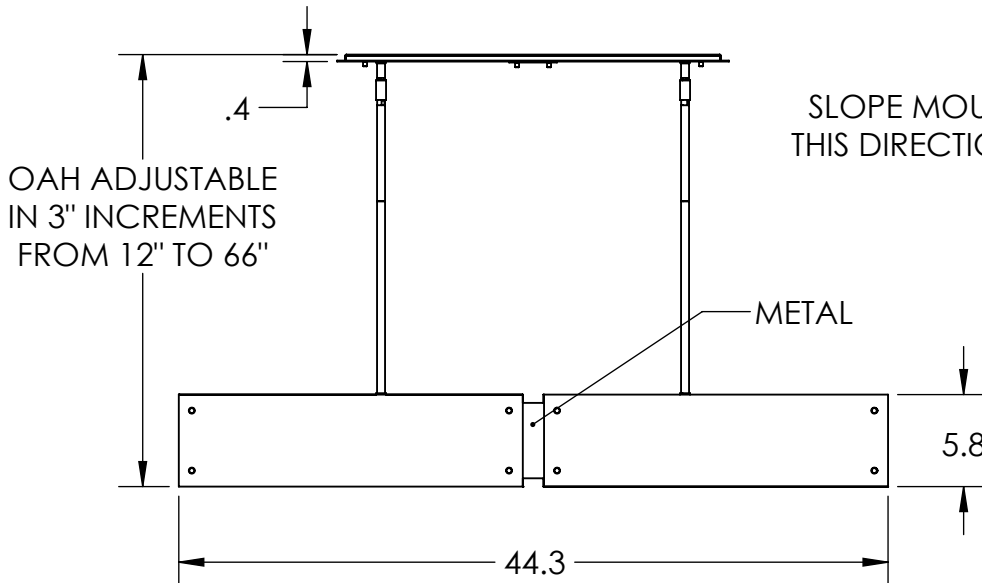

OAH ADJUSTABLE  
IN 3" INCREMENTS  
FROM 12" TO 66"

SLOPE MOUNTABLE  
THIS DIRECTION ONLY

Bulbs Not Included

Visit [hammertonstudio.com](http://hammertonstudio.com) for product options and specifications.

1/25/2017 (A)

Mounting Packet: X	Electrical Type: SEE TABLE
Approximate lbs.: 35	Bulb Qty: 6 Bulb Type: SEE TABLE
Finish: SEE WEB SITE FOR OPTIONS	Wattage: SEE TABLE Voltage: 120
Top Diffuser: OPEN	Socket Type: SEE TABLE
Bottom Diffuser: FROSTED ACRYLIC	UL Location: DRY

Mounting Detail

MOUNTS TO J-BOX  
AND TO CEILING

All fixtures created by Hammerton are handcrafted by artisans. Dimensions may vary up to 7/8".

© Copyright 2016. All rights in design, detail or invention of this drawing are reserved as the property of Hammerton. Any imitation or adaptation without written consent is strictly prohibited.