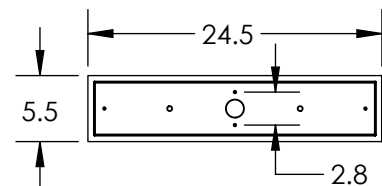

OAH ADJUSTABLE  
IN 3" INCREMENTS  
FROM 12" TO 66"

SLOPE MOUNTABLE  
THIS DIRECTION ONLY

Bulbs Not Included

Visit [hammertonstudio.com](http://hammertonstudio.com) for product options and specifications.

1/25/2017 (A)

Mounting Packet: X	Electrical Type: SEE TABLE
Approximate lbs.: 35	Bulb Qty: 6 Bulb Type: SEE TABLE
Finish: SEE WEB SITE FOR OPTIONS	Wattage: SEE TABLE Voltage: 120
Top Diffuser: OPEN	Socket Type: SEE TABLE
Bottom Diffuser: FROSTED ACRYLIC	UL Location: DRY

Mounting Detail

MOUNTS TO J-BOX  
AND TO CEILING

All fixtures created by Hammerton are handcrafted by artisans. Dimensions may vary up to 7/8".

© Copyright 2016. All rights in design, detail or invention of this drawing are reserved as the property of Hammerton. Any imitation or adaptation without written consent is strictly prohibited.