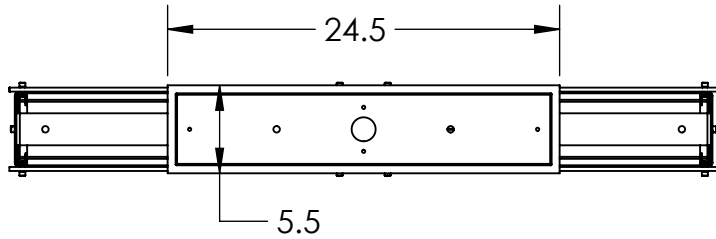

OAH ADJUSTABLE  
IN 3" INCREMENTS  
FROM 12" TO 66"

SLOPE MOUNTABLE  
THIS DIRECTION ONLY

Bulbs Not Included

Visit [hammertonstudio.com](http://hammertonstudio.com) for product options and specifications.

1/25/2017 (A)

Mounting Packet: X	Electrical Type: SEE TABLE
Approximate lbs.: 35	Bulb Qty: 6 Bulb Type: SEE TABLE
Finish: SEE WEB SITE FOR OPTIONS	Wattage: SEE TABLE Voltage: 120
Top Diffuser: OPEN	Socket Type: SEE TABLE
Bottom Diffuser: FROSTED ACRYLIC	UL Location: DRY

Mounting Detail

MOUNTS TO J-BOX  
AND TO CEILING

All fixtures created by Hammerton are handcrafted by artisans. Dimensions may vary up to 7/8".

© Copyright 2016. All rights in design, detail or invention of this drawing are reserved as the property of Hammerton. Any imitation or adaptation without written consent is strictly prohibited.