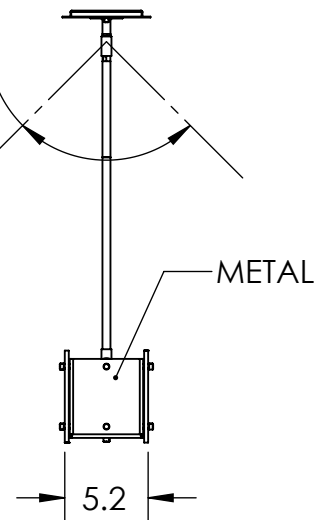

OAH ADJUSTABLE  
IN 3" INCREMENTS  
FROM 12" TO 66"

SLOPE MOUNTABLE  
THIS DIRECTION ONLY

Bulbs Not Included

Visit [hammertonstudio.com](http://hammertonstudio.com) for product options and specifications.

1/25/2017 (A)

Mounting Packet: X	Electrical Type: SEE TABLE
Approximate lbs.: 35	Bulb Qty: 6 Bulb Type: SEE TABLE
Finish: SEE WEB SITE FOR OPTIONS	Wattage: SEE TABLE Voltage: 120
Top Diffuser: OPEN	Socket Type: SEE TABLE
Bottom Diffuser: FROSTED ACRYLIC	UL Location: DRY

Mounting Detail

MOUNTS TO J-BOX  
AND TO CEILING

All fixtures created by Hammerton are handcrafted by artisans. Dimensions may vary up to 7/8".

© Copyright 2016. All rights in design, detail or invention of this drawing are reserved as the property of Hammerton. Any imitation or adaptation without written consent is strictly prohibited.