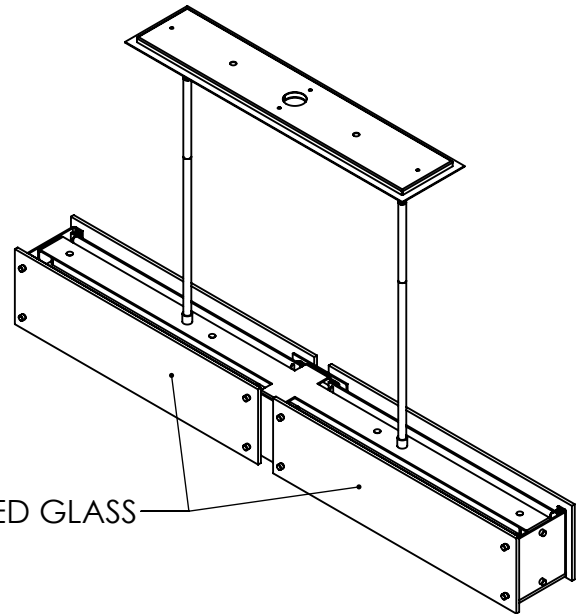

OAH ADJUSTABLE  
IN 3" INCREMENTS  
FROM 12" TO 66"

SLOPE MOUNTABLE  
THIS DIRECTION ONLY

Bulbs Not Included

Visit [hammertonstudio.com](http://hammertonstudio.com) for product options and specifications.

1/25/2017 (A)

Mounting Packet: X	Electrical Type: SEE TABLE
Approximate lbs.: 35	Bulb Qty: 6 Bulb Type: SEE TABLE
Finish: SEE WEB SITE FOR OPTIONS	Wattage: SEE TABLE Voltage: 120
Top Diffuser: OPEN	Socket Type: SEE TABLE
Bottom Diffuser: FROSTED ACRYLIC	UL Location: DRY

Mounting Detail

MOUNTS TO J-BOX  
AND TO CEILING

All fixtures created by Hammerton are handcrafted by artisans. Dimensions may vary up to 7/8".

© Copyright 2016. All rights in design, detail or invention of this drawing are reserved as the property of Hammerton. Any imitation or adaptation without written consent is strictly prohibited.