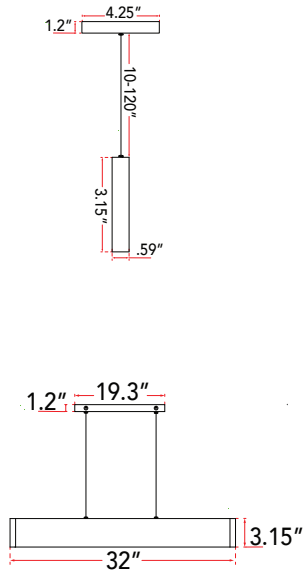

ABRA MODEL **10095PN-BB**

32" Cable Suspended LED Pendant with Up-Down Light

FAMILY NAME **Slim**

UPC **00858083007016**

FIXTURE MATERIAL				FIXTURE DIMENSIONS IN INCHES										
Frame Material	Finishes Available	Diffuser Type	Diffuser Finish	Diameter	Height	o.a.h	Width	Length	Ext	Weight	ADA	Location	Rating	Compliance
Aluminum	BB-Brushed Bronze BA-Brushed Aluminum	Acrylic	White		3.15	12 to 120	0.6	32		11		Ceiling Mount only	Dry Location	cETLus
LAMPING										Compatible Dimmers		Junction Box Type		SUPPLIED
Lamp Type	Lamp qty	Wattage	Max Wattage	Base	Kelvin	CRI	Initial Lumen's	Delivered Lumen's	Voltage	ELV		Standard 4 x 4 Octagon Box		10ft Cable
LED	2	5+17w	22w	Solid State Module	3000k	90+	1615	1785 estimated	120v	SPECIAL NOTES				

ABRA LIGHTING
NEOTERIC DESIGN

12151 Madera Way Riverside California 92503
Phone: 949-940-1155 • Toll Free 800-295-7121
www.abralighting.com

Project Name				
Date		Type		